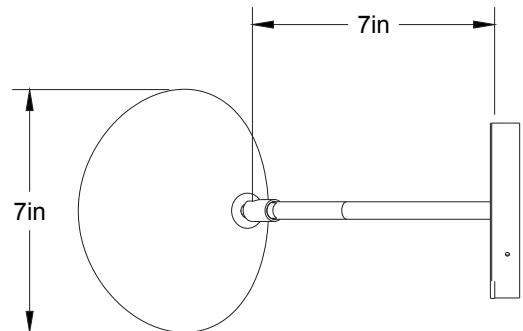

dessus/above