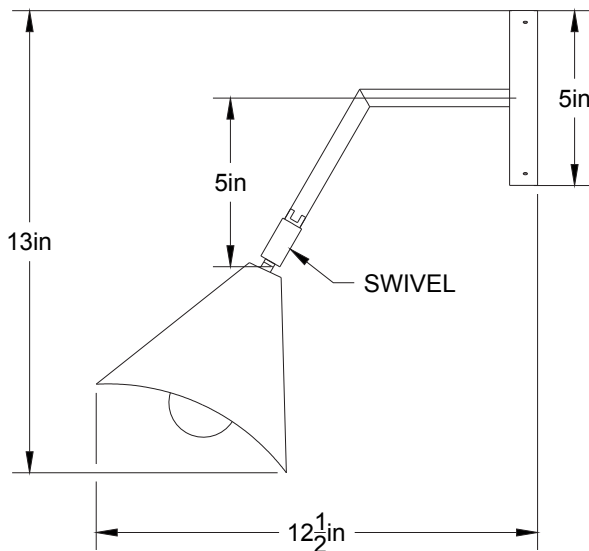

Lotus 07 - LA55

Type: Applique/flushmount

Matériaux/Materials: Aluminium powder coat

Specifications: E26 base LED, 120 volts, dimmable Tala T11 6

Ampoule/Bulb: Tala Sphere I 6 Watt • 480 Lumens • 2000K to 2800K Dim to warm

Poids/Weight: 3 lb.

Garantie/Warranty: 5 ans/years

Certification:

Usage intérieur seulement/Indoor use only

Lien 3D/link: <https://a360.co/3OjXGDD>

Pour tous les fichiers 3D, incluant CAD, Revit et IES, visitez le www.luminaireauthentik.com / For 3D drawings of all products, including CAD, Revit and IES files, please visit www.luminaireauthentik.com