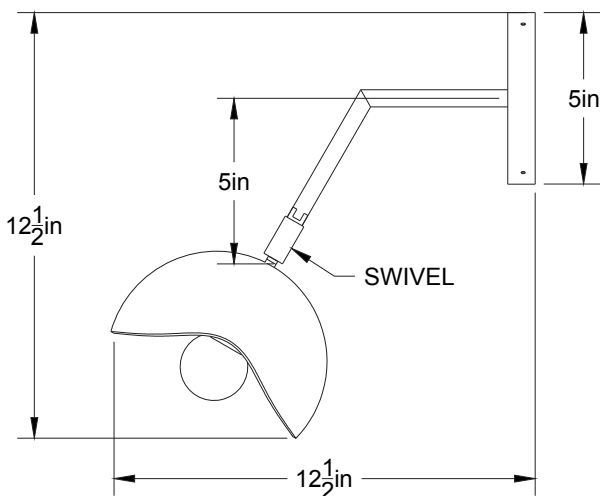

Coquelicot 11 - LA55

Type: Applique/flushmoun

Matériaux/Materials : Aluminium powder coat

Specifications: E26 base LED, 120 volts, dimmable Tala T11 6

Ampoule/Bulb : Tala Sphere I 6 Watt • 480 Lumens •
2000K to 2800K Dim to warm

Poids/Weight: 3 lb.

Garantie/Warranty: 5 ans/years

Certification :

Usage intérieur seulement/Indoor use only

Lien 3D/link: <https://a360.co/3OjXGDD>

Pour tous les fichiers 3D, incluant CAD, Revit et IES, visitez le www.luminaireauthentik.com / For 3D drawings of all products, including CAD, Revit and IES files, please visit www.luminaireauthentik.com