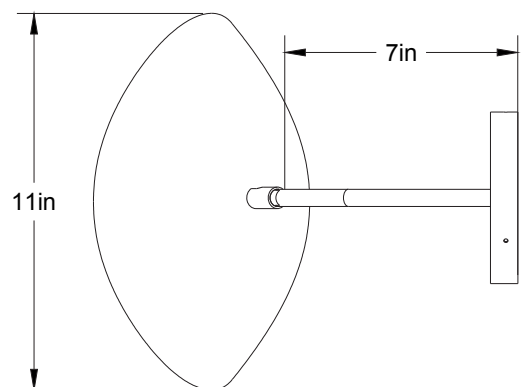

dessus/above