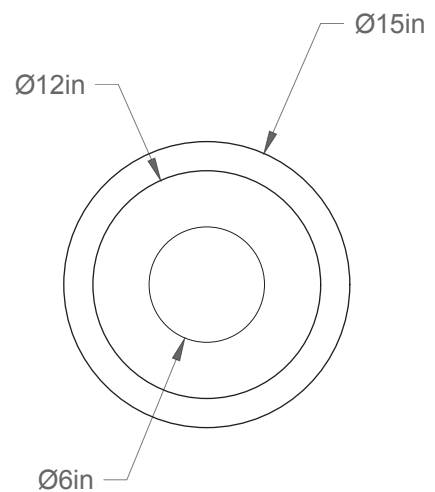

## Finlandaise 0606-LA00-S

Type: Suspension/Pendant

Matériaux/Materials: Aluminium powder coat •  
Verre/Glass

Specifications: E26 base LED, 120 volts, dimmable

Ampoule/Bulb: Tala Sphere I 3.8 Watt • 220 Lumens •  
2000K to 2800K Dim to warm

Poids/Weight: 7 lb.

Garantie/Warranty: 5 ans/years

Certification:

Usage intérieur seulement/Indoor use only

Lien 3D/link: [Cliquez ici/Click here](#)

Pour tous les fichiers 3D, incluant CAD, Revit et IES,  
visitez le [www.luminaireauthentik.com](http://www.luminaireauthentik.com) / For 3D drawings of all products,  
including CAD, Revit and IES files, please visit [www.luminaireauthentik.com](http://www.luminaireauthentik.com)