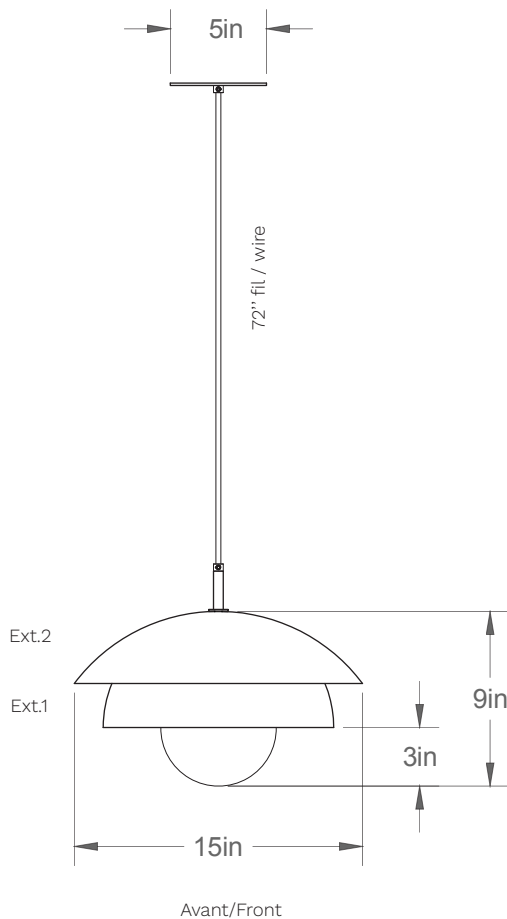

Finlandaise 0606-LA00-S

Type: Suspension/Pendant

Matériaux/Materials: Aluminium powder coat •
Verre/Glass

Specifications: E26 base LED, 120 volts, dimmable

Ampoule/Bulb: Tala Sphere I 3.8 Watt • 220 Lumens •
2000K to 2800K Dim to warm

Poids/Weight: 7 lb.

Garantie/Warranty: 5 ans/years

Certification:

Usage intérieur seulement/Indoor use only

Lien 3D/link: [Cliquez ici/Click here](#)

Pour tous les fichiers 3D, incluant CAD, Revit et IES,
visitez le www.luminaireauthentik.com / For 3D drawings of all products,
including CAD, Revit and IES files, please visit www.luminaireauthentik.com