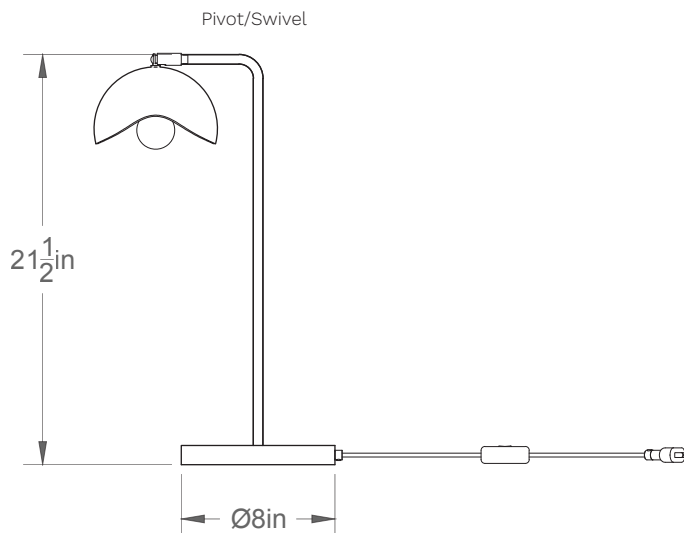

Coquelicot 11-LA92

Type: Sur pied/Free standing

Matériaux/Materials: Aluminium powder coat

Specifications: E26 base LED, 120 volts, dimmable

Ampoule/Bulb: Tala Sphere I 3.8 Watt • 220 Lumens • 2000K to 2800K Dim to warm

Poids/Weight: 5 lb.

Garantie/Warranty: 5 ans/years

Certification: 

Usage intérieur seulement/Indoor use only

Lien 3D/link: [Cliquez ici/Click here](#)

Pour tous les fichiers 3D, incluant CAD, Revit et IES, visitez le www.luminaireauthentik.com / For 3D drawings of all products, including CAD, Revit and IES files, please visit www.luminaireauthentik.com