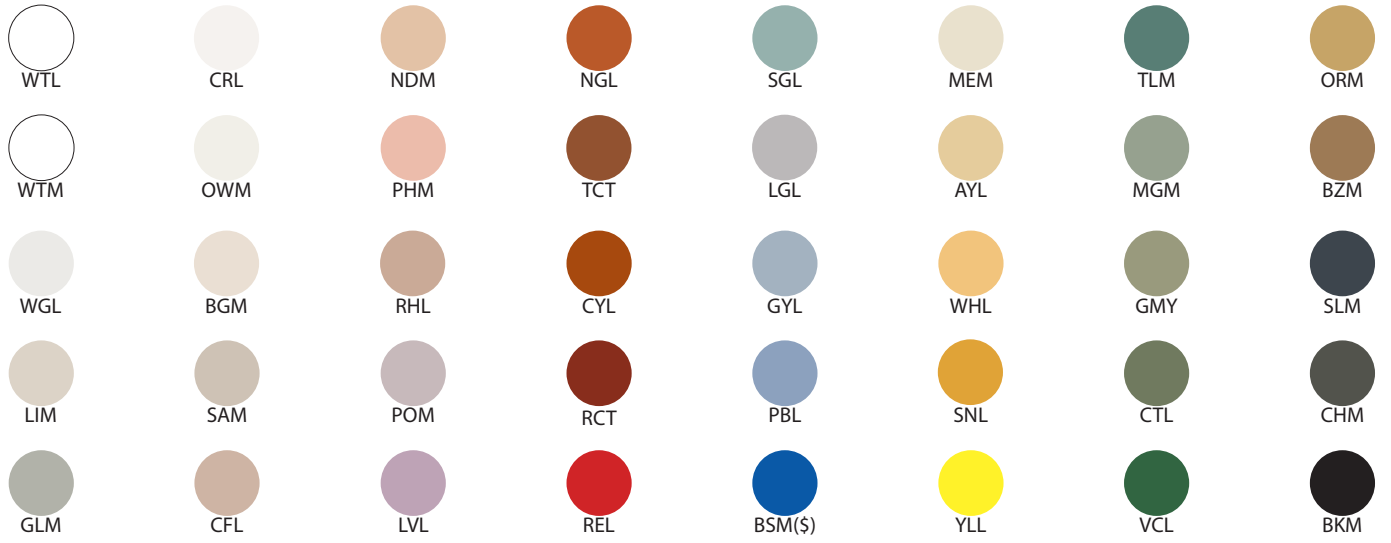

Coquelicot 11-LA88

Type: Sur pied/Free standing

Matériaux/Materials: Aluminium powder coat

Specifications: E26 base LED, 120 volts, dimmable

Ampoule/Bulb: Tala Sphere I 3.8 Watt • 220 Lumens • 2000K to 2800K Dim to warm

Avant/Front

Abat-jour/Shade Ext.

Tige/Rod

Pivot/Swivel

Base Colour

Fil/Wire