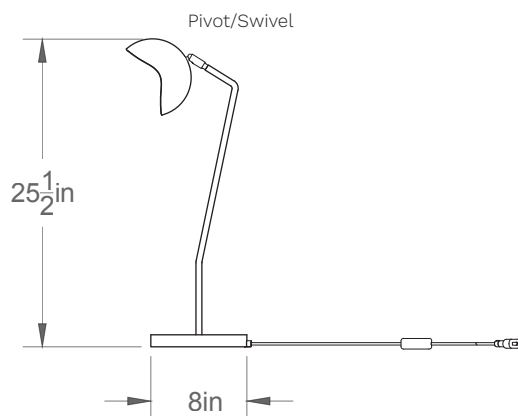

Coquelicot 11-LA88

Type: Sur pied/Free standing

Matériaux/Materials: Aluminium powder coat

Specifications: E26 base LED, 120 volts, dimmable

Ampoule/Bulb: Tala Sphere I 3.8 Watt • 220 Lumens • 2000K to 2800K Dim to warm

Poids/Weight: 5 lb.

Garantie/Warranty: 5 ans/years

Certification: 

Usage intérieur seulement/Indoor use only

Lien 3D/link: [Cliquez ici/Click here](#)

Pour tous les fichiers 3D, incluant CAD, Revit et IES, visitez le www.luminaireauthentik.com / For 3D drawings of all products, including CAD, Revit and IES files, please visit www.luminaireauthentik.com

Avant/Front

Abat-jour/Shade Ext.

Tige/Rod

Pivot/Swivel

Base Colour

Fil/Wire