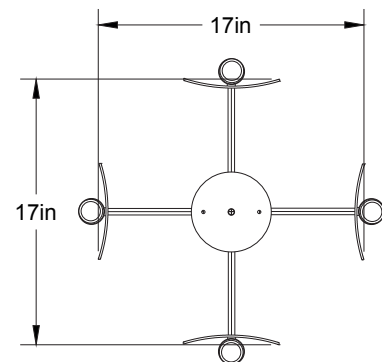

Avant/Front

dessus/above

Tige/Rod

Option tige vertical/Vertical rod option

Canopy style + colour

Abat-jour/Shade Ext.