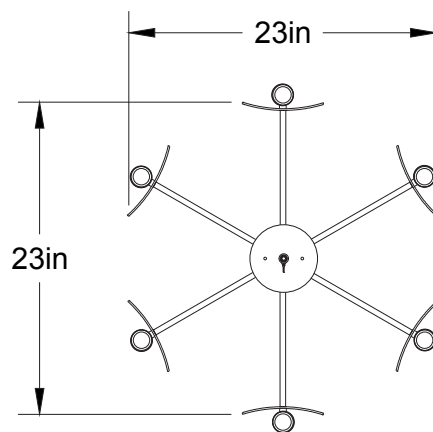

Avant/Front

dessus/above

Tige/Rod

Option tige vertical/Vertical rod option

Canopy style + colour

Abat-jour/Shade Ext.