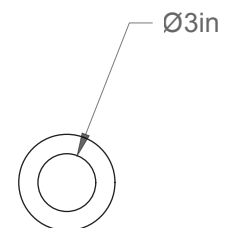

## Sub 0903-LA00-S

Type: Suspension/Pendant

Matériaux/Materials: Aluminium powder coat

Specifications: E26 base LED, 120 volts, dimmable

Ampoule/Bulb: Tala Sphere I 3.8 Watt •  
220 Lumens • 2000K to 2800K Dim to warm

Poids/Weight: 3 lb.

Garantie/Warranty: 5 ans/years

Certification: 

Usage intérieur seulement/Indoor use only

Lien 3D/link: [Cliquez ici/Click here](#)

Pour tous les fichiers 3D, incluant CAD, Revit et IES, visitez le [www.luminaireauthentik.com](http://www.luminaireauthentik.com) / For 3D drawings of all products, including CAD, Revit and IES files, please visit [www.luminaireauthentik.com](http://www.luminaireauthentik.com)

Avant/Front

Dessus/Top

Abat-jour/Shade Ext.