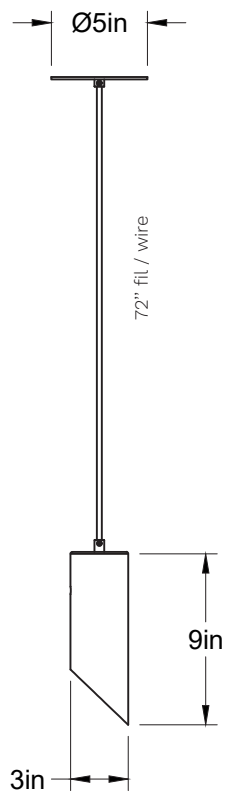

## Sub 0903-LA00-S

Type: Suspension/Pendant

Matériaux/Materials: Aluminium powder coat

Specifications: E26 base LED, 120 volts, dimmable

Ampoule/Bulb: Tala Sphere I 3.8 Watt •  
220 Lumens • 2000K to 2800K Dim to warm

Poids/Weight: 3 lb.

Garantie/Warranty: 5 ans/years

Certification: 

Usage intérieur seulement/Indoor use only

Lien 3D/link: [Cliquez ici/Click here](#)

Pour tous les fichiers 3D, incluant CAD, Revit et IES, visitez le [www.luminaireauthentik.com](http://www.luminaireauthentik.com) / For 3D drawings of all products, including CAD, Revit and IES files, please visit [www.luminaireauthentik.com](http://www.luminaireauthentik.com)

Avant/Front

Dessus/Top

Abat-jour/Shade Ext.