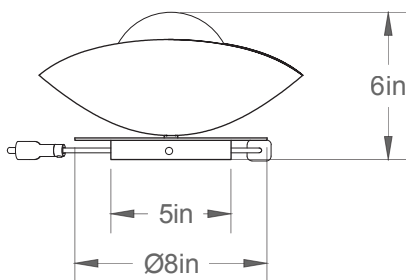

Seashell 1105-LA80

Type: Sur pied/Free standing

Matériaux/Materials: Aluminium powder coat •
Verre/Glass

Specifications: E26 base LED, 120 volts, dimmable

Ampoule/Bulb: Tala Sphere I 3.8 Watt • 220 Lumens •
2000K to 2800K Dim to warm

Poids/Weight: 5 lb.

Garantie/Warranty: 5 ans/years

Certification: 

Usage intérieur seulement/Indoor use only

Lien 3D/link: [Cliquez ici/Click here](#)

Pour tous les fichiers 3D, incluant CAD, Revit et IES,
visitez le www.luminaireauthentik.com / For 3D drawings of all products,
including CAD, Revit and IES files, please visit www.luminaireauthentik.com