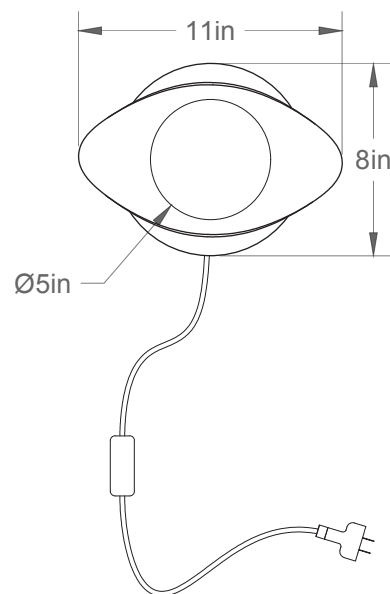

Seashell 1105-LA80

Type: Sur pied/Free standing

Matériaux/Materials: Aluminium powder coat •
Verre/Glass

Specifications: E26 base LED, 120 volts, dimmable

Ampoule/Bulb: Tala Sphere I 3.8 Watt • 220 Lumens •
2000K to 2800K Dim to warm

Poids/Weight: 5 lb.

Garantie/Warranty: 5 ans/years

Certification: 

Usage intérieur seulement/Indoor use only

Lien 3D/link: [Cliquez ici/Click here](#)

Pour tous les fichiers 3D, incluant CAD, Revit et IES,
visitez le www.luminaireauthentik.com / For 3D drawings of all products,
including CAD, Revit and IES files, please visit www.luminaireauthentik.com

Avant/Front

Dessus/Top

Abat-jour/Shade Ext.

Couleur boule de verre/Glass ball colour

Finition boule de verre/Glass ball finish

Base Colour

BRR (\$)

Mème A-J/
Same as shade