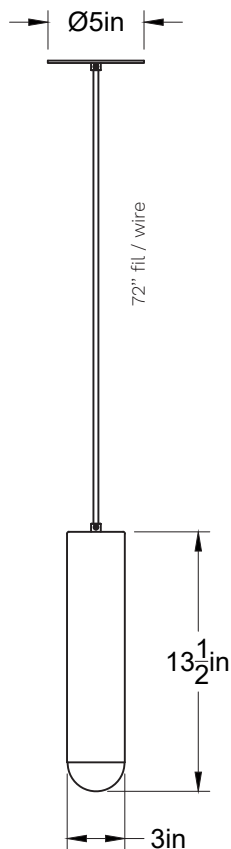

Tub 1203 Sphr II-LA00-S

Type: Suspension/Pendant

Matériaux/Materials: Aluminium powder coat

Specifications: E26 base LED, 120 volts, dimmable

Ampoule/Bulb: Tala Sphere II 6 Watt •
480 Lumens • 2000K to 2800K Dim to warm

Poids/Weight: 4 lb.

Garantie/Warranty: 5 ans/years

Certification: 

Usage intérieur seulement/Indoor use only

Lien 3D/link: [Cliquez ici/Click here](#)

Pour tous les fichiers 3D, incluant CAD, Revit et IES, visitez le www.luminaireauthentik.com / For 3D drawings of all products, including CAD, Revit and IES files, please visit www.luminaireauthentik.com

Avant/Front

Dessus/Top

Abat-jour/Shade Ext.

Fil/Wire

Quincaillerie/Hardware

Canopy style + colour