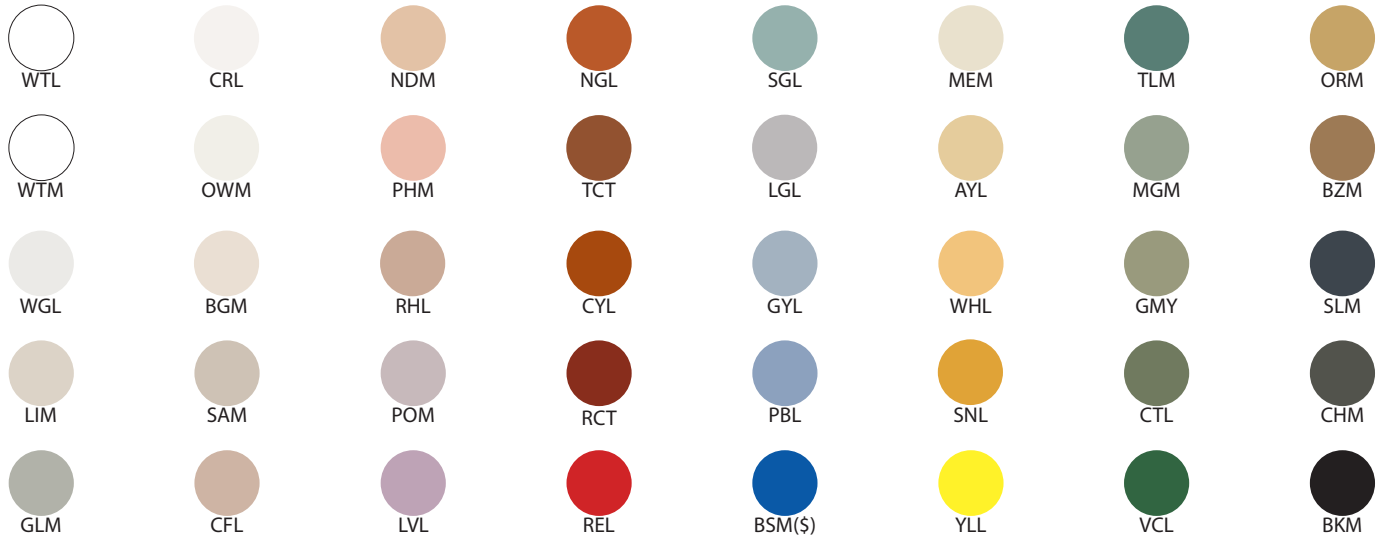

Tub 0803 Sphr II-LA00-S

Type: Suspension/Pendant

Matériaux/Materials: Aluminium powder coat

Specifications: E26 base LED, 120 volts, dimmable

Ampoule/Bulb: Tala Sphere II 6 Watt •
480 Lumens • 2000K to 2800K Dim to warm

Avant/Front

Dessus/Top

Abat-jour/Shade Ext.

Fil/Wire

Quincaillerie/Hardware

Canopy style + colour