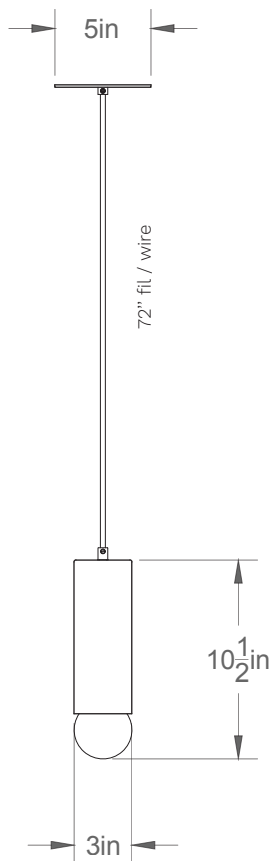

Tub 0803 Sphr II-LA00-S

Type: Suspension/Pendant

Matériaux/Materials: Aluminium powder coat

Specifications: E26 base LED, 120 volts, dimmable

Ampoule/Bulb: Tala Sphere II 6 Watt •
480 Lumens • 2000K to 2800K Dim to warm

Poids/Weight: 3 lb.

Garantie/Warranty: 5 ans/years

Certification: 

Usage intérieur seulement/Indoor use only

Lien 3D/link: [Cliquez ici/Click here](#)

Pour tous les fichiers 3D, incluant CAD, Revit et IES, visitez le www.luminaireauthentik.com / For 3D drawings of all products, including CAD, Revit and IES files, please visit www.luminaireauthentik.com

Avant/Front

Dessus/Top

Abat-jour/Shade Ext.

Fil/Wire

Quincaillerie/Hardware

Canopy style + colour