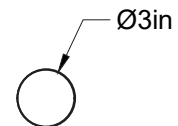

Poids/Weight: 3 lb.

Garantie/Warranty: 5 ans/years

Certification: 

Usage intérieur seulement/Indoor use only

Lien 3D/link: [Cliquez ici/Click here](#)

Pour tous les fichiers 3D, incluant CAD, Revit et IES, visitez le www.luminaireauthentik.com / For 3D drawings of all products, including CAD, Revit and IES files, please visit www.luminaireauthentik.com

Avant/Front

Dessus/Top

Abat-jour/Shade Ext.

Fil/Wire

Quincaillerie/Hardware

Canopy style + colour