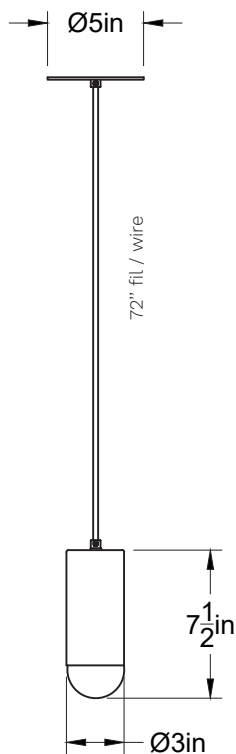

## Tub 0603 Sphr II-LA00-S

Type: Suspension/Pendant

Matériaux/Materials: Aluminium powder coat

Specifications: E26 base LED, 120 volts, dimmable

Ampoule/Bulb: Tala Sphere II 6 Watt •  
480 Lumens • 2000K to 2800K Dim to warm

Poids/Weight: 2 lb.

Garantie/Warranty: 5 ans/years

Certification: 

Usage intérieur seulement/Indoor use only

Lien 3D/link: [Cliquez ici/Click here](#)

Pour tous les fichiers 3D, incluant CAD, Revit et IES, visitez le [www.luminaireauthentik.com](http://www.luminaireauthentik.com) / For 3D drawings of all products, including CAD, Revit and IES files, please visit [www.luminaireauthentik.com](http://www.luminaireauthentik.com)