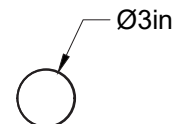

Dessus/Top