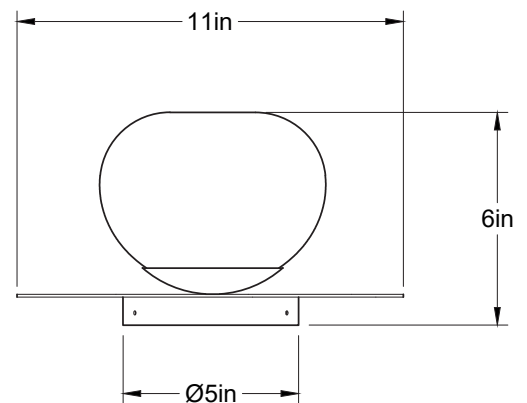

Dessus/Top