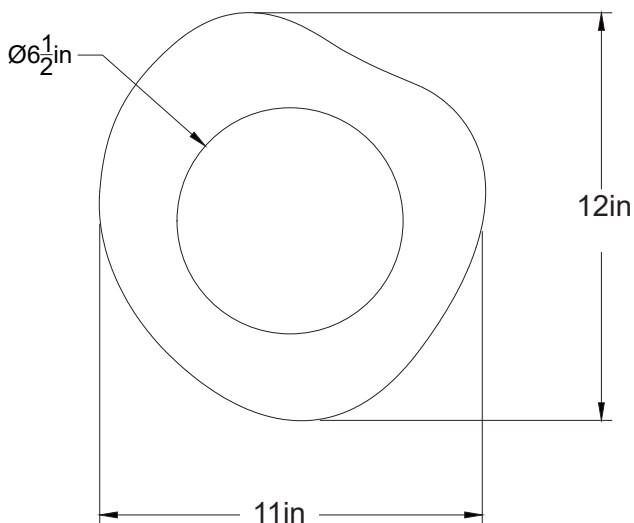

Pour tous les fichiers 3D, incluant CAD, Revit et IES, visitez le www.luminaireauthentik.com / For 3D drawings of all products, including CAD, Revit and IES files, please visit www.luminaireauthentik.com

Avant/Front