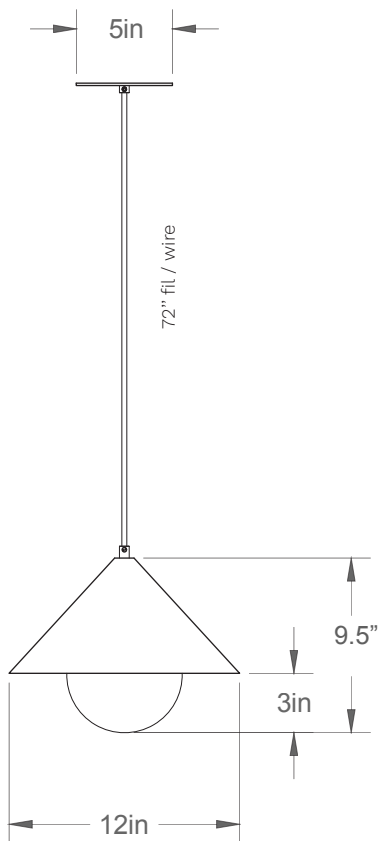

Nomad-P 12 LA00-S

Type : Suspension/Pendant

Matériaux/Materials : Aluminium powder coat •

Specifications : E26 base LED, 120 volts, dimmable

Ampoule/Bulb : **Tala Sphere IV 8 Watts 680 Lumens**
2000K to 2800K Dim to warm

Poids/Weight : 5 lb.

Garantie/Warranty : 2 ans/years

Certification :

Usage intérieur seulement/Indoor use only

Pour tous les fichiers 3D, incluant CAD, Revit et IES, visitez le www.luminaireauthentik.com / For 3D drawings of all products, including CAD, Revit and IES files, please visit www.luminaireauthentik.com

Avant/Front