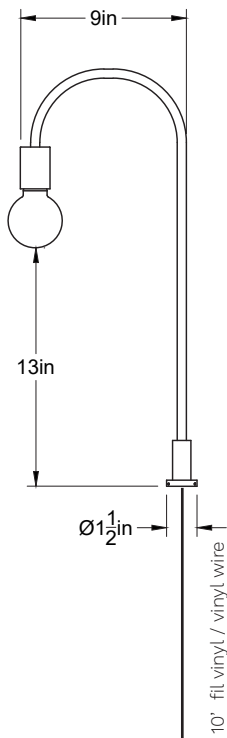

Nos 02-LA107

Type: Intégré/Built-in

Matériaux/Materials: Aluminium powder coat

Specifications: E26 base LED, 120 volts, dimmable

Ampoule/Bulb: Tala Sphere II 6 Watt •480 Lumens • 2000K to 2800K Dim to warm

Poids/Weight: 3 lb.

Garantie/Warranty: 5 ans/years

Certification: 

Usage intérieur seulement/Indoor use only

Lien 3D/link: [Cliquez ici/Click here](#)

Pour tous les fichiers 3D, incluant CAD, Revit et IES, visitez le www.luminaireauthentik.com / For 3D drawings of all products, including CAD, Revit and IES files, please visit www.luminaireauthentik.com

Côté/Side

Dessous/Bottom

Abat-jour/Shade Ext.

Tige/Rod

Base Colour

Fil/Wire