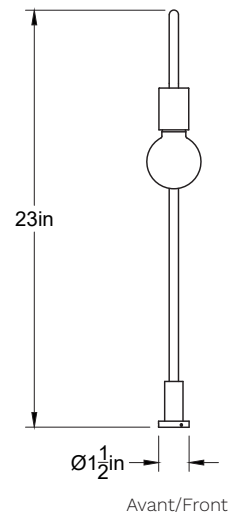

Nos 02-LA107

Type: Intégré/Built-in

Matériaux/Materials: Aluminium powder coat

Specifications: E26 base LED, 120 volts, dimmable

Ampoule/Bulb: Tala Sphere II 6 Watt •480 Lumens • 2000K to 2800K Dim to warm

Poids/Weight: 3 lb.

Garantie/Warranty: 5 ans/years

Certification: 

Usage intérieur seulement/Indoor use only

Lien 3D/link: [Cliquez ici/Click here](#)

Pour tous les fichiers 3D, incluant CAD, Revit et IES, visitez le www.luminaireauthentik.com / For 3D drawings of all products, including CAD, Revit and IES files, please visit www.luminaireauthentik.com

Côté/Side

Dessous/Bottom

Abat-jour/Shade Ext.

Tige/Rod

Base Colour

Fil/Wire