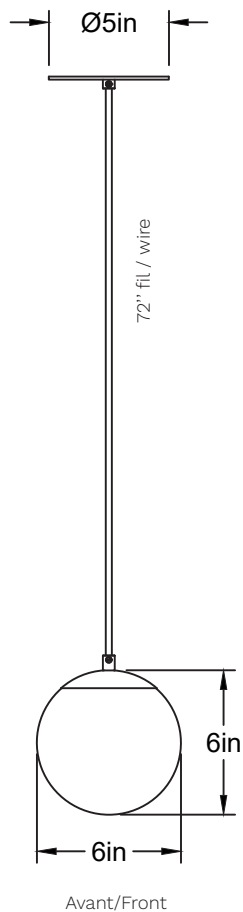

Glass ball 06 NN-LA00-S

Type: Suspension/Pendant

Matériaux/Materials: Aluminium powder coat •
Verre/Glass

Specifications: E26 base LED, 120 volts, dimmable

Ampoule/Bulb: Tala Sphere I 3.8 Watt • 220 Lumens •
2000K to 2800K Dim to warm

Poids/Weight: 3 lb.

Garantie/Warranty: 5 ans/years

Certification:

Usage intérieur seulement/Indoor use only

Lien 3D/link: [Cliquez ici/Click here](#)

Pour tous les fichiers 3D, incluant CAD, Revit et IES,
visitez le www.luminaireauthentik.com / For 3D drawings of all products,
including CAD, Revit and IES files, please visit www.luminaireauthentik.com

Abat-jour/Shade Ext.

Abat-jour/Shade Int.

Couleur boule de verre/Glass ball colour

Finition boule de verre/Glass ball finish

Fil/Wire

Quincaillerie/Hardware

Canopy style + colour