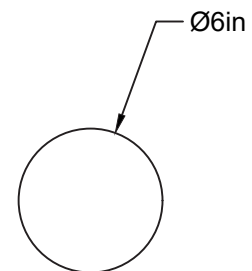

Glass ball 06 NN-LA00-S

Type: Suspension/Pendant

Matériaux/Materials: Aluminium powder coat •
Verre/Glass

Specifications: E26 base LED, 120 volts, dimmable

Ampoule/Bulb: Tala Sphere I 3.8 Watt • 220 Lumens •
2000K to 2800K Dim to warm

Poids/Weight: 3 lb.

Garantie/Warranty: 5 ans/years

Certification:

Usage intérieur seulement/Indoor use only

Lien 3D/link: [Cliquez ici/Click here](#)

Pour tous les fichiers 3D, incluant CAD, Revit et IES,
visitez le www.luminaireauthentik.com / For 3D drawings of all products,
including CAD, Revit and IES files, please visit www.luminaireauthentik.com

Abat-jour/Shade Ext.

Abat-jour/Shade Int.

Couleur boule de verre/Glass ball colour

Finition boule de verre/Glass ball finish

Fil/Wire

Quincaillerie/Hardware

Canopy style + colour