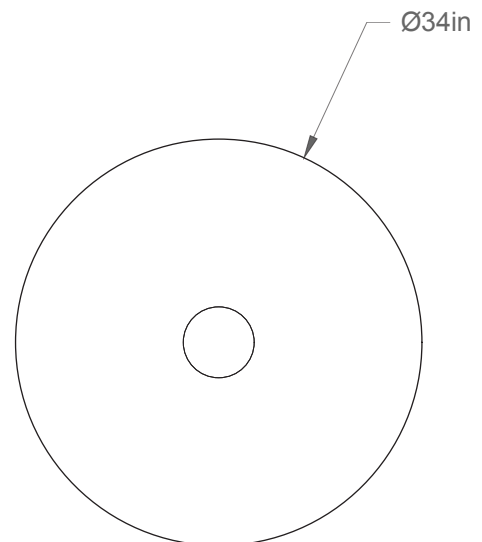

Dune 34-LA00-L

Type: Suspension/Pendant

Matériaux/Materials: Aluminium powder coat

Specifications: E26 base LED, 120 volts, dimmable

Ampoule/Bulb: Tala Sphere IV 8 Watt • 680 Lumens • 2000K to 2800K Dim to warm

Avant/Front

Dessus/Top

Abat-jour/Shade Ext-1.

Abat-jour/Shade Int.

Fil/Wire

Quincaillerie/Hardware

Canopy style + colour