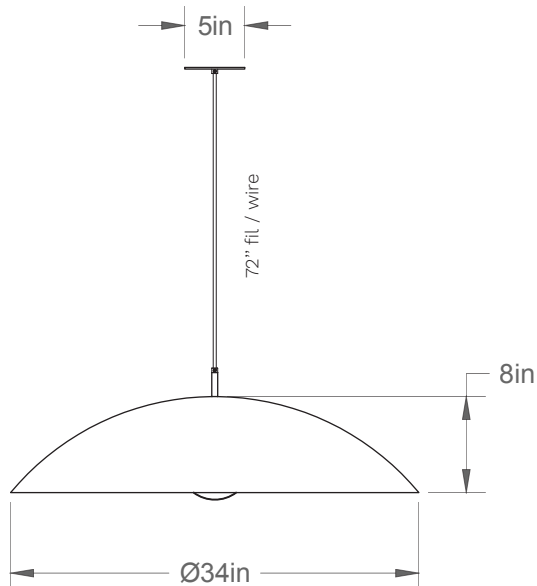

Dune 34-LA00-L

Type: Suspension/Pendant

Matériaux/Materials: Aluminium powder coat

Specifications: E26 base LED, 120 volts, dimmable

Ampoule/Bulb: Tala Sphere IV 8 Watt • 680 Lumens • 2000K to 2800K Dim to warm

Poids/Weight: 10 lb.

Garantie/Warranty: 5 ans/years

Certification:

Usage intérieur seulement/Indoor use only

Lien 3D/link: [Cliquez ici/Click here](#)

*Doit être livré sur palette /
Must be shipped on a pallet.

Pour tous les fichiers 3D, incluant CAD, Revit et IES, visitez le www.luminaireauthentik.com / For 3D drawings of all products, including CAD, Revit and IES files, please visit www.luminaireauthentik.com

Avant/Front