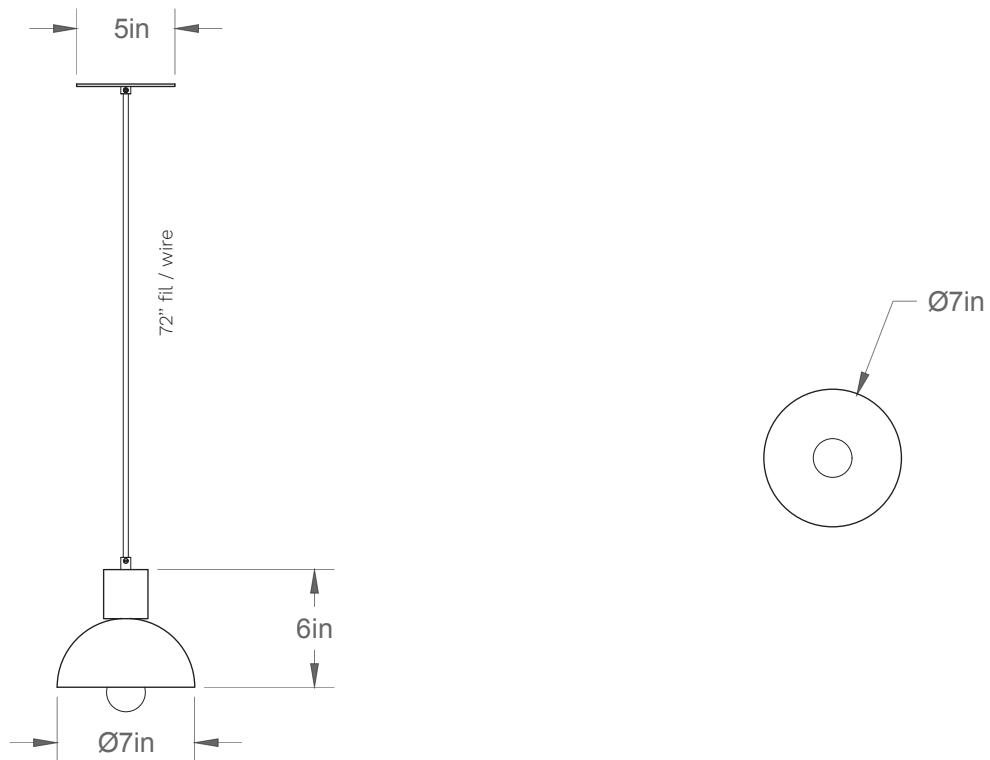

Pour tous les fichiers 3D, incluant CAD, Revit et IES, visitez le www.luminaireauthentik.com / For 3D drawings of all products, including CAD, Revit and IES files, please visit www.luminaireauthentik.com

Avant/Front