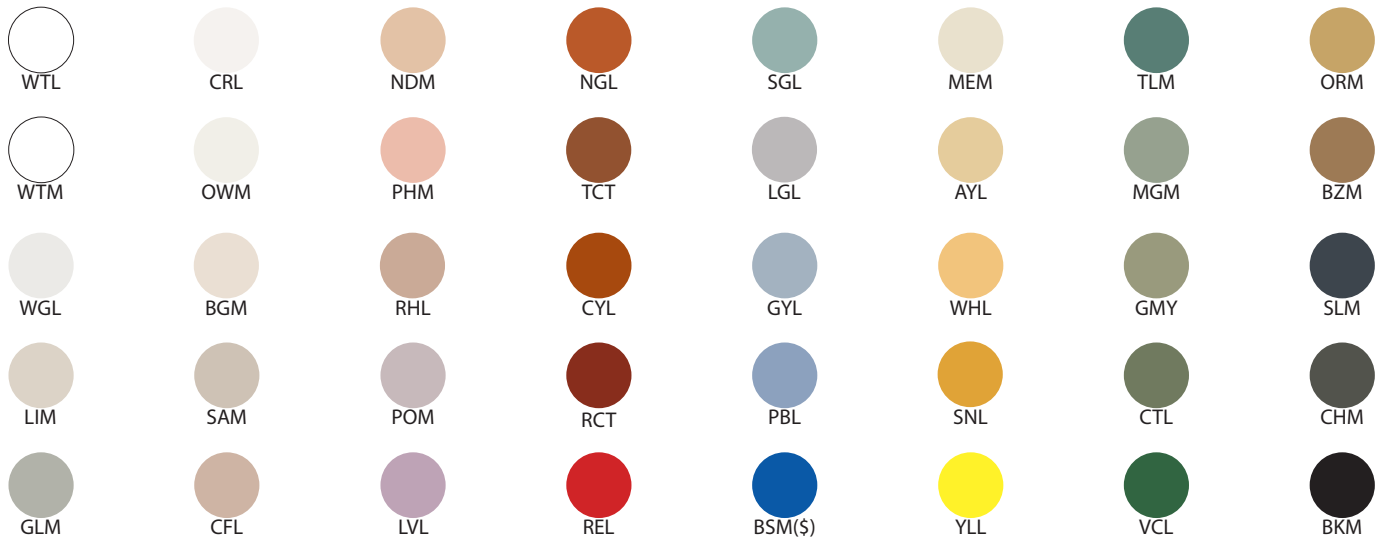

Abat-jour/Shade Int.