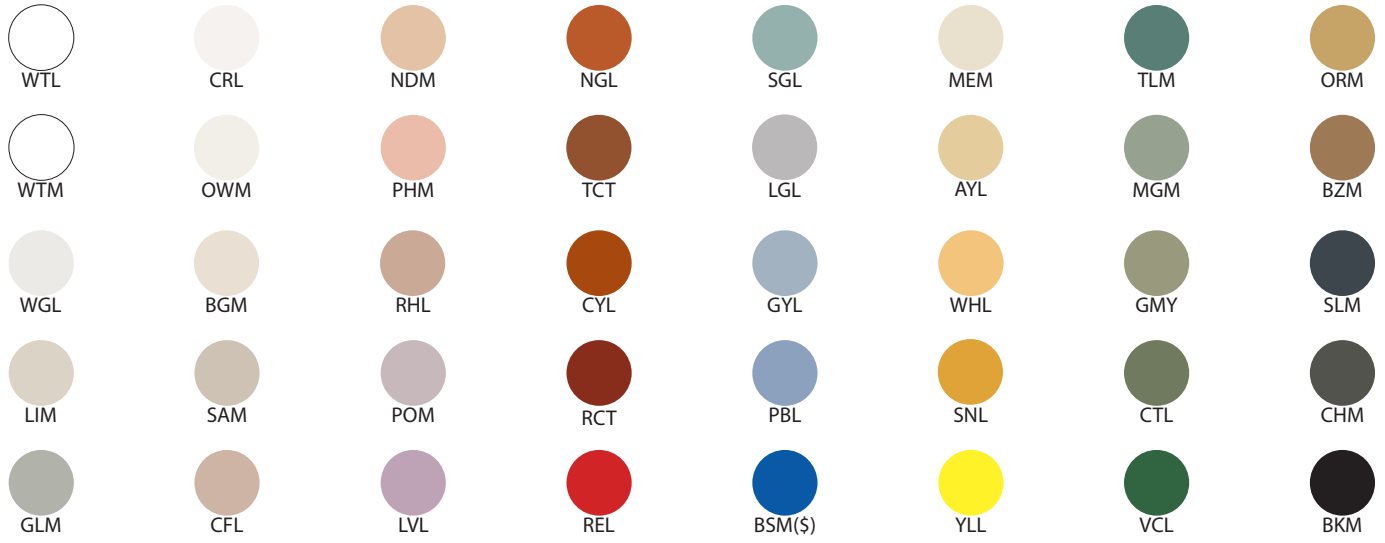

Abat-jour/Shade Ext.