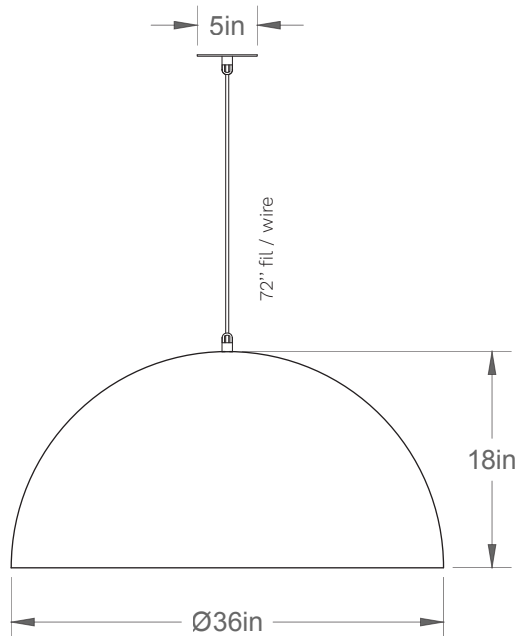

Dome 36-LA00-LOOP

Type: Suspension/Pendant

Matériaux/Materials: Aluminium powder coat

Specifications: E26 base LED, 120 volts, dimmable

Ampoule/Bulb: Tala Sphere V 8 Watt • 720 Lumens • 2000K to 2800K Dim to warm

Poids/Weight: 15 lb.

Garantie/Warranty: 5 ans/years

Certification: 

Usage intérieur seulement/Indoor use only

Lien 3D/link: [Cliquez ici/Click here](#)

Pour tous les fichiers 3D, incluant CAD, Revit et IES, visitez le www.luminaireauthentik.com / For 3D drawings of all products, including CAD, Revit and IES files, please visit www.luminaireauthentik.com

Avant/Front

Dessus/Top

Abat-jour/Shade Ext-1.

Abat-jour/Shade Int.

Fil/Wire

Quincaillerie/Hardware

Canopy style + colour