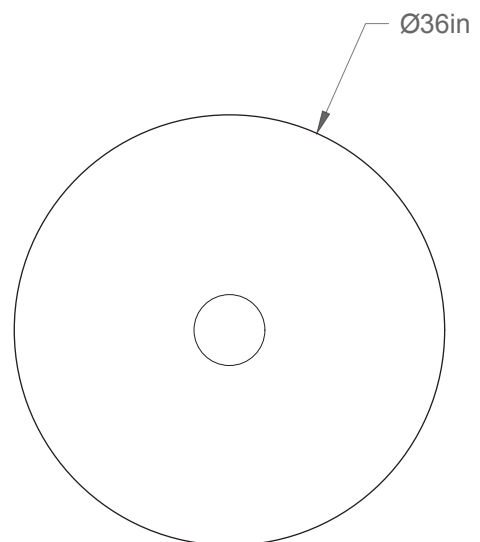

Dome 36-LA00-LOOP

Type: Suspension/Pendant

Matériaux/Materials: Aluminium powder coat

Specifications: E26 base LED, 120 volts, dimmable

Ampoule/Bulb: Tala Sphere V 8 Watt • 720 Lumens • 2000K to 2800K Dim to warm

Poids/Weight: 15 lb.

Garantie/Warranty: 5 ans/years

Certification: 

Usage intérieur seulement/Indoor use only

Lien 3D/link: [Cliquez ici/Click here](#)

Pour tous les fichiers 3D, incluant CAD, Revit et IES, visitez le www.luminaireauthentik.com / For 3D drawings of all products, including CAD, Revit and IES files, please visit www.luminaireauthentik.com

Avant/Front

Dessus/Top

Abat-jour/Shade Ext-1.

Abat-jour/Shade Int.

Fil/Wire

Quincaillerie/Hardware

Canopy style + colour