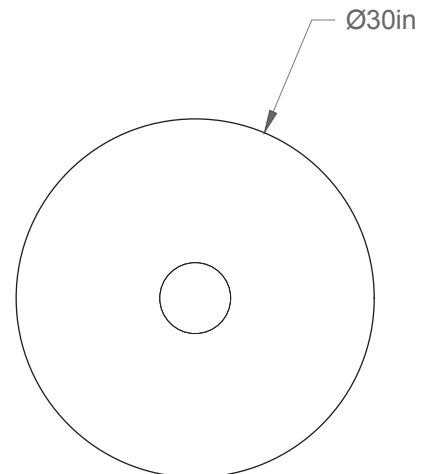

Dessus/Top