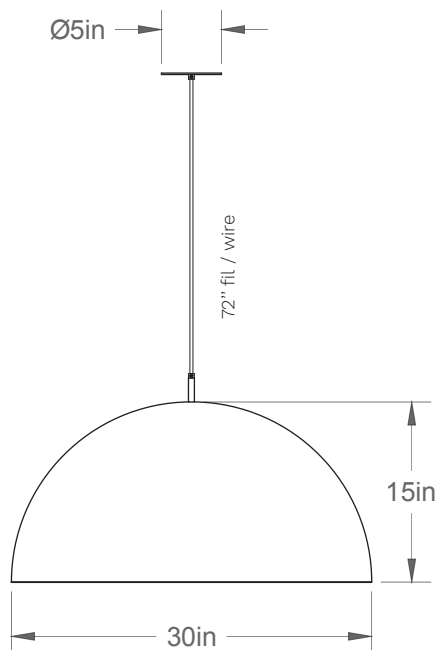

Dome 30-LA00-L

Type: Suspension/Pendant

Matériaux/Materials: Aluminium powder coat

Specifications: E26 base LED, 120 volts, dimmable

Ampoule/Bulb: Tala Sphere IV 8 Watt • 680 Lumens • 2000K to 2800K Dim to warm

Poids/Weight: 15 lb.

Garantie/Warranty: 5 ans/years

Certification:

Usage intérieur seulement/Indoor use only

Lien 3D/link: [Cliquez ici/Click here](#)

*Doit être livré sur palette /

Must be shipped on a pallet.

Pour tous les fichiers 3D, incluant CAD, Revit et IES, visitez le www.luminaireauthentik.com / For 3D drawings of all products, including CAD, Revit and IES files, please visit www.luminaireauthentik.com

Avant/Front