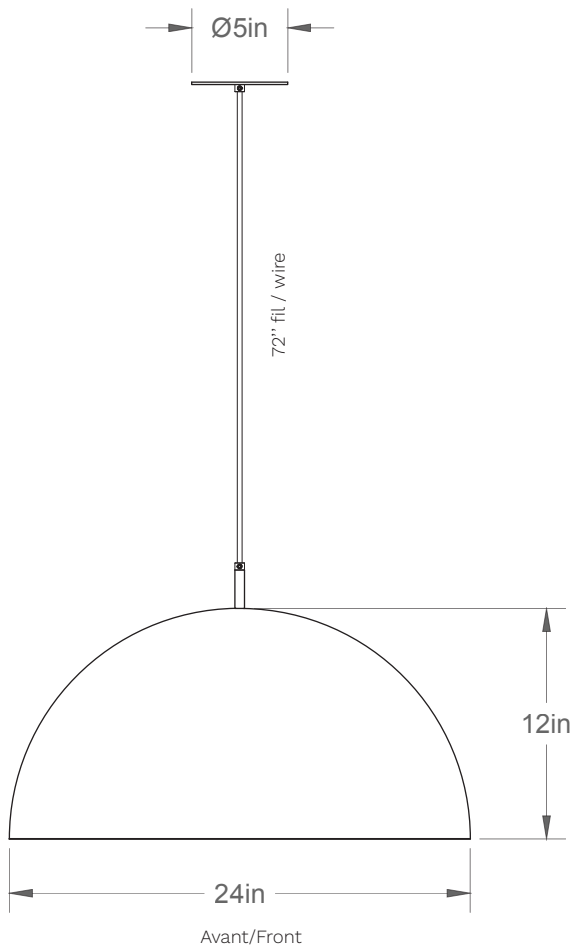

Dome 24-LA00-L

Type: Suspension/Pendant

Matériaux/Materials: Aluminium powder coat

Specifications: E26 base LED, 120 volts, dimmable

Ampoule/Bulb: Tala Sphere IV 8 Watt • 680 Lumens • 2000K to 2800K Dim to warm

Poids/Weight: 10 lb.

Garantie/Warranty: 5 ans/years

Certification: 

Usage intérieur seulement/Indoor use only

Lien 3D/link: [Cliquez ici/Click here](#)

Pour tous les fichiers 3D, incluant CAD, Revit et IES, visitez le www.luminaireauthentik.com / For 3D drawings of all products, including CAD, Revit and IES files, please visit www.luminaireauthentik.com

Abat-jour/Shade Ext-1.

Abat-jour/Shade Int.

Fil/Wire

Quincaillerie/Hardware

Canopy style + colour