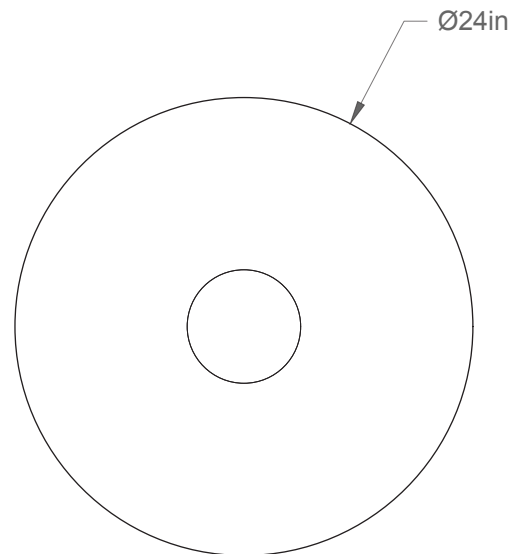

Dome 24-LA00-L

Type: Suspension/Pendant

Matériaux/Materials: Aluminium powder coat

Specifications: E26 base LED, 120 volts, dimmable

Ampoule/Bulb: Tala Sphere IV 8 Watt • 680 Lumens • 2000K to 2800K Dim to warm

Poids/Weight: 10 lb.

Garantie/Warranty: 5 ans/years

Certification: 

Usage intérieur seulement/Indoor use only

Lien 3D/link: [Cliquez ici/Click here](#)

Pour tous les fichiers 3D, incluant CAD, Revit et IES, visitez le www.luminaireauthentik.com / For 3D drawings of all products, including CAD, Revit and IES files, please visit www.luminaireauthentik.com

Abat-jour/Shade Ext-1.

Abat-jour/Shade Int.

Fil/Wire

Quincaillerie/Hardware

Canopy style + colour