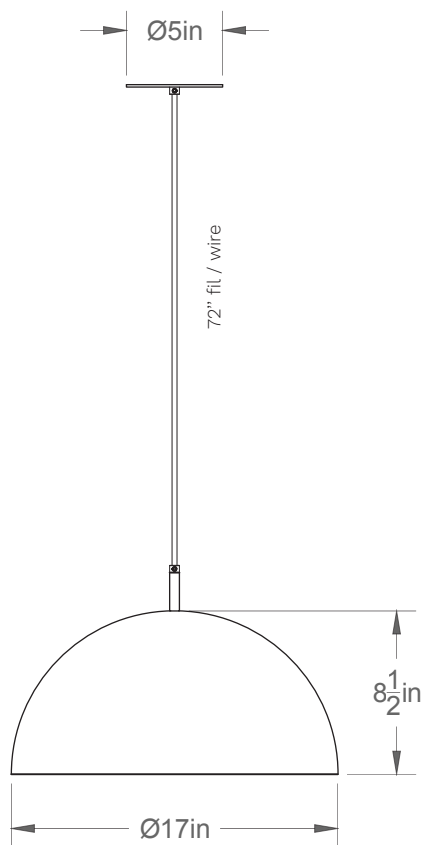

Dome 17-LA00-L

Type: Suspension/Pendant

Matériaux/Materials: Aluminium powder coat

Specifications: E26 base LED, 120 volts, dimmable

Ampoule/Bulb: Tala Sphere II 6 Watt • 480 Lumens • 2000K to 2800K Dim to warm

Poids/Weight: 7 lb.

Garantie/Warranty: 5 ans/years

Certification:

Usage intérieur seulement/Indoor use only

Lien 3D/link: [Cliquez ici/Click here](#)

Pour tous les fichiers 3D, incluant CAD, Revit et IES, visitez le www.luminaireauthentik.com / For 3D drawings of all products, including CAD, Revit and IES files, please visit www.luminaireauthentik.com

Avant/Front