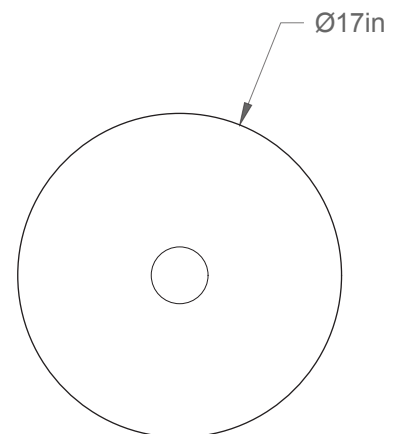

## Dome 17-LA00-L

Type: Suspension/Pendant

Matériaux/Materials: Aluminium powder coat

Specifications: E26 base LED, 120 volts, dimmable

Ampoule/Bulb: Tala Sphere II 6 Watt • 480 Lumens • 2000K to 2800K Dim to warm

Poids/Weight: 7 lb.

Garantie/Warranty: 5 ans/years

Certification: 

Usage intérieur seulement/Indoor use only

Lien 3D/link: [Cliquez ici/Click here](#)

Pour tous les fichiers 3D, incluant CAD, Revit et IES, visitez le [www.luminaireauthentik.com](http://www.luminaireauthentik.com) / For 3D drawings of all products, including CAD, Revit and IES files, please visit [www.luminaireauthentik.com](http://www.luminaireauthentik.com)

Avant/Front

Dessus/Top