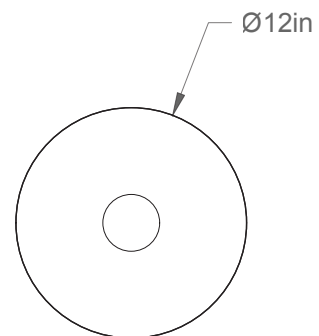

Dome 12-LA00-L

Type: Suspension/Pendant

Matériaux/Materials: Aluminium powder coat

Specifications: E26 base LED, 120 volts, dimmable

Ampoule/Bulb: Tala Sphere II 6 Watt • 480 Lumens • 2000K to 2800K Dim to warm

Poids/Weight: 5 lb.

Garantie/Warranty: 5 ans/years

Certification: 

Usage intérieur seulement/Indoor use only

Lien 3D/link: [Cliquez ici/Click here](#)

Pour tous les fichiers 3D, incluant CAD, Revit et IES, visitez le www.luminaireauthentik.com / For 3D drawings of all products, including CAD, Revit and IES files, please visit www.luminaireauthentik.com

Avant/Front

Dessus/Top

Abat-jour/Shade Ext-1.

Abat-jour/Shade Int.

Fil/Wire

Quincaillerie/Hardware

Canopy style + colour