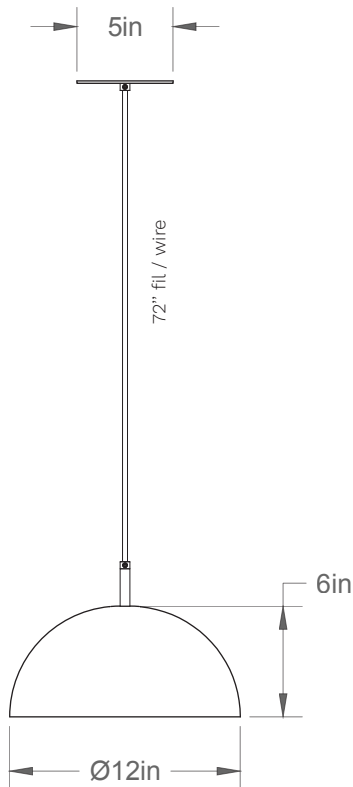

Dome 12-LA00-L

Type: Suspension/Pendant

Matériaux/Materials: Aluminium powder coat

Specifications: E26 base LED, 120 volts, dimmable

Ampoule/Bulb: Tala Sphere II 6 Watt • 480 Lumens • 2000K to 2800K Dim to warm

Poids/Weight: 5 lb.

Garantie/Warranty: 5 ans/years

Certification: 

Usage intérieur seulement/Indoor use only

Lien 3D/link: [Cliquez ici/Click here](#)

Pour tous les fichiers 3D, incluant CAD, Revit et IES, visitez le www.luminaireauthentik.com / For 3D drawings of all products, including CAD, Revit and IES files, please visit www.luminaireauthentik.com

Avant/Front

Dessus/Top

Abat-jour/Shade Ext-1.

Abat-jour/Shade Int.

Fil/Wire

Quincaillerie/Hardware

Canopy style + colour