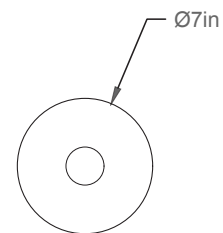

## Dome 07-LA00-S

Type: Suspension/Pendant

Matériaux/Materials: Aluminium powder coat

Specifications: E26 base LED, 120 volts, dimmable

Ampoule/Bulb: Tala Sphere I 3.8 Watt • 220 Lumens • 2000K to 2800K Dim to warm

Poids/Weight: 3 lb.

Garantie/Warranty: 5 ans/years

Certification: 

Usage intérieur seulement/Indoor use only

Lien 3D/link: [Cliquez ici/Click here](#)

Pour tous les fichiers 3D, incluant CAD, Revit et IES, visitez le [www.luminaireauthentik.com](http://www.luminaireauthentik.com) / For 3D drawings of all products, including CAD, Revit and IES files, please visit [www.luminaireauthentik.com](http://www.luminaireauthentik.com)

Avant/Front

Dessus/Top