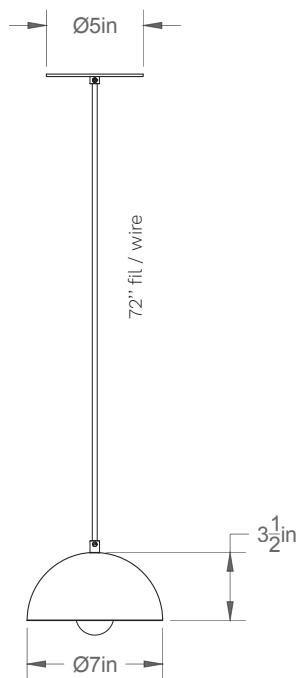

Type: Suspension/Pendant

Matériaux/Materials: Aluminium powder coat

Specifications: E26 base LED, 120 volts, dimmable

Ampoule/Bulb: Tala Sphere I 3.8 Watt • 220 Lumens • 2000K to 2800K Dim to warm

Poids/Weight: 3 lb.

Garantie/Warranty: 5 ans/years

Certification:

Usage intérieur seulement/Indoor use only

Lien 3D/link: [Cliquez ici/Click here](#)

Pour tous les fichiers 3D, incluant CAD, Revit et IES, visitez le www.luminaireauthentik.com / For 3D drawings of all products, including CAD, Revit and IES files, please visit www.luminaireauthentik.com

Avant/Front