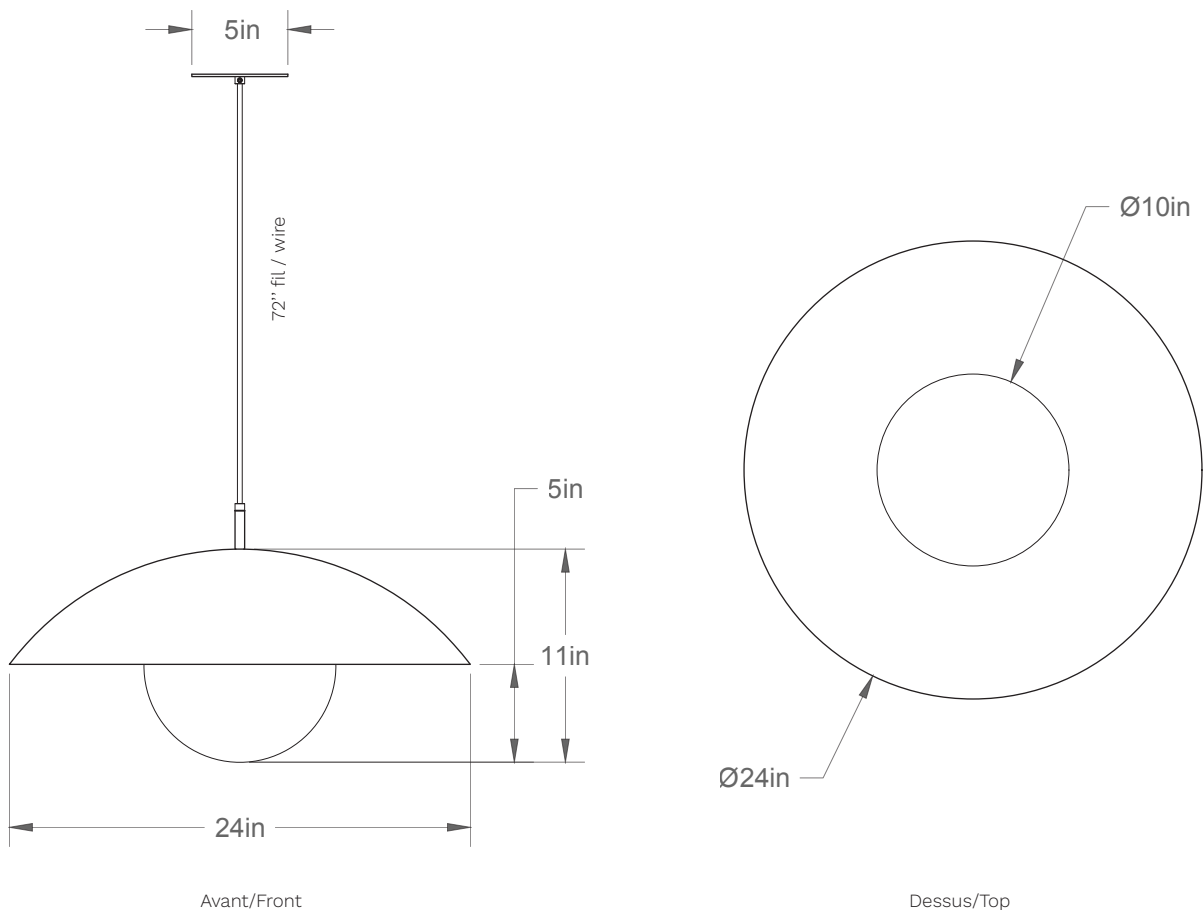

Danoise 2410-LA00-L

Type: Suspension/Pendant

Matériaux/Materials: Aluminium powder coat •
Verre/Glass

Specifications: E26 base LED, 120 volts, dimmable

Ampoule/Bulb: Tala Sphere II 6 Watt • 480 Lumens •
2000K to 2800K Dim to warm

Poids/Weight: 12 lb.

Garantie/Warranty: 5 ans/years

Certification: 

Usage intérieur seulement/Indoor use only

Lien 3D/link: [Cliquez ici/Click here](#)

Pour tous les fichiers 3D, incluant CAD, Revit et IES,
visitez le www.luminaireauthentik.com / For 3D drawings of all products,
including CAD, Revit and IES files, please visit www.luminaireauthentik.com