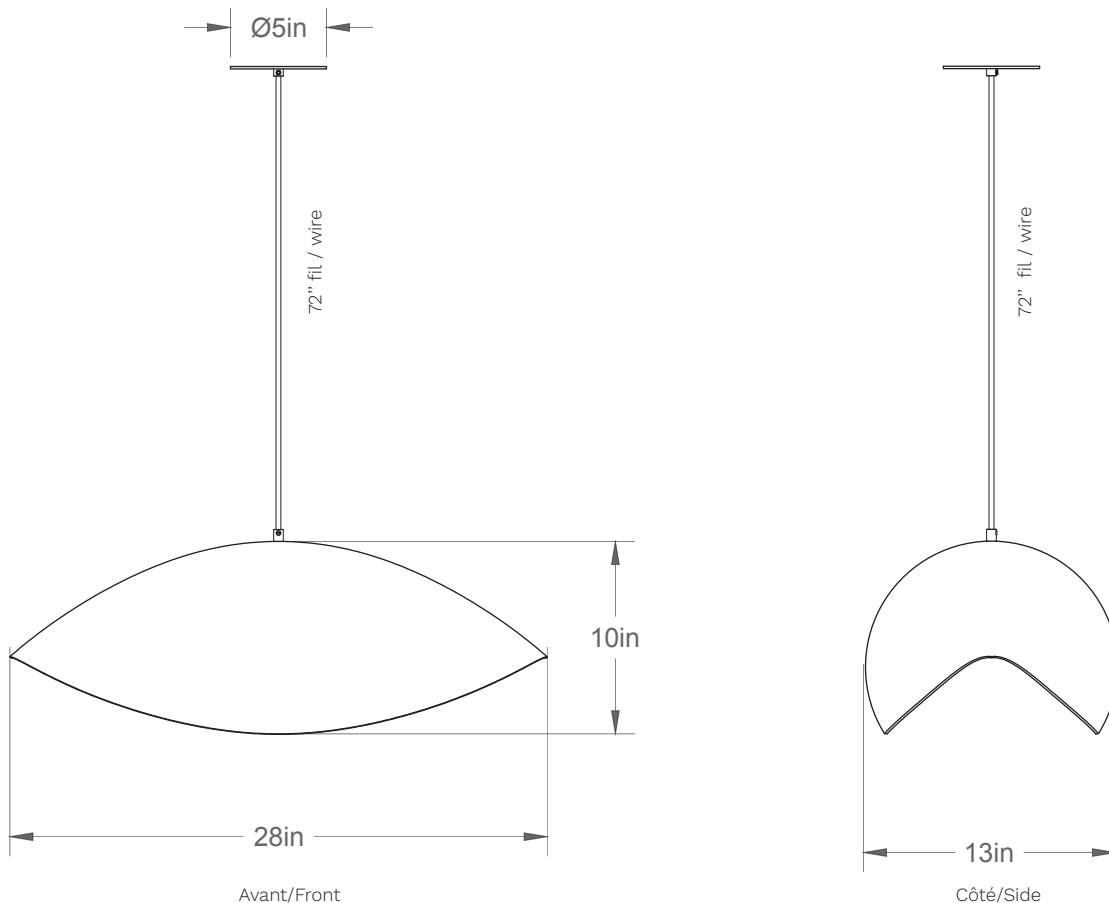

Coquelicot 28-LA00-S

Type: Suspension/Pendant

Matériaux/Materials: Aluminium powder coat

Specifications: E26 base LED, 120 volts, dimmable

Ampoule/Bulb: Tala Sphere IV 8 Watt • 680 Lumens • 2000K to 2800K Dim to warm

Poids/Weight: 7 lb.

Garantie/Warranty: 5 ans/years

Certification: 

Usage intérieur seulement/Indoor use only

Lien 3D/link: [Cliquez ici/Click here](#)

Pour tous les fichiers 3D, incluant CAD, Revit et IES, visitez le www.luminaireauthentik.com / For 3D drawings of all products, including CAD, Revit and IES files, please visit www.luminaireauthentik.com