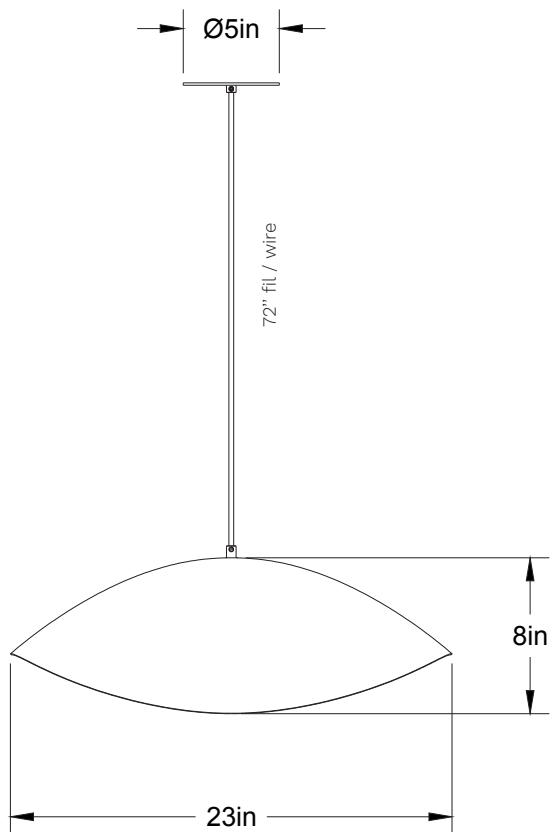

Coquelicot 23-LA00-S

Type: Suspension/Pendant

Matériaux/Materials: Aluminium powder coat

Specifications: E26 base LED, 120 volts, dimmable

Ampoule/Bulb: Tala Sphere II 6 Watt • 480 Lumens • 2000K to 2800K Dim to warm

Poids/Weight: 8 lb.

Garantie/Warranty: 5 ans/years

Certification: 

Usage intérieur seulement/Indoor use only

Lien 3D/link: [Cliquez ici/Click here](#)

Pour tous les fichiers 3D, incluant CAD, Revit et IES, visitez le www.luminaireauthentik.com / For 3D drawings of all products, including CAD, Revit and IES files, please visit www.luminaireauthentik.com

Avant/Front

Dessus/Top

Abat-jour/Shade Ext.

Fil/Wire

Quincaillerie/Hardware

Canopy style + colour