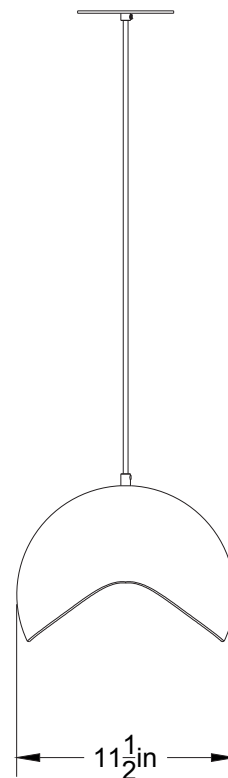

Coquelicot 23-LA00-S

Type: Suspension/Pendant

Matériaux/Materials: Aluminium powder coat

Specifications: E26 base LED, 120 volts, dimmable

Ampoule/Bulb: Tala Sphere II 6 Watt • 480 Lumens • 2000K to 2800K Dim to warm

Poids/Weight: 8 lb.

Garantie/Warranty: 5 ans/years

Certification: 

Usage intérieur seulement/Indoor use only

Lien 3D/link: [Cliquez ici/Click here](#)

Pour tous les fichiers 3D, incluant CAD, Revit et IES, visitez le www.luminaireauthentik.com / For 3D drawings of all products, including CAD, Revit and IES files, please visit www.luminaireauthentik.com

Avant/Front

Dessus/Top

Abat-jour/Shade Ext.

Fil/Wire

Quincaillerie/Hardware

Canopy style + colour