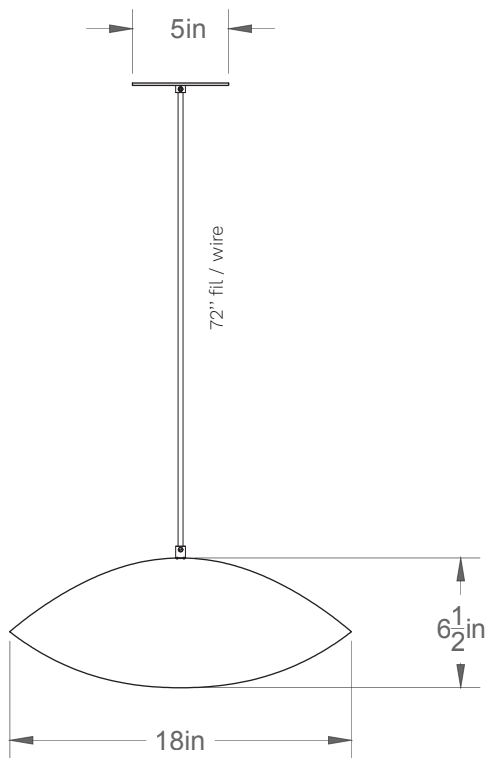

Coquelicot 18-LA00-S

Type: Suspension/Pendant

Matériaux/Materials: Aluminium powder coat

Specifications: E26 base LED, 120 volts, dimmable

Ampoule/Bulb: Tala Sphere II 6 Watt • 480 Lumens • 2000K to 2800K Dim to warm

Poids/Weight: 5 lb.

Garantie/Warranty: 5 ans/years

Certification: 

Usage intérieur seulement/Indoor use only

Lien 3D/link: [Cliquez ici/Click here](#)

Pour tous les fichiers 3D, incluant CAD, Revit et IES, visitez le www.luminaireauthentik.com / For 3D drawings of all products, including CAD, Revit and IES files, please visit www.luminaireauthentik.com

Avant/Front

Côté/Side

Abat-jour/Shade Ext.

Fil/Wire

Quincaillerie/Hardware

Canopy style + colour