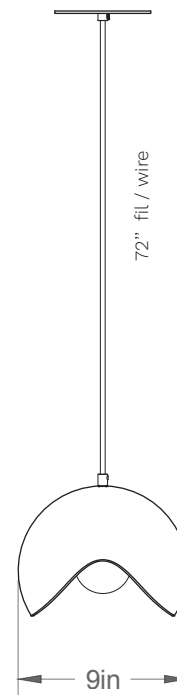

Coquelicot 18-LA00-S

Type: Suspension/Pendant

Matériaux/Materials: Aluminium powder coat

Specifications: E26 base LED, 120 volts, dimmable

Ampoule/Bulb: Tala Sphere II 6 Watt • 480 Lumens • 2000K to 2800K Dim to warm

Poids/Weight: 5 lb.

Garantie/Warranty: 5 ans/years

Certification: 

Usage intérieur seulement/Indoor use only

Lien 3D/link: [Cliquez ici/Click here](#)

Pour tous les fichiers 3D, incluant CAD, Revit et IES, visitez le www.luminaireauthentik.com / For 3D drawings of all products, including CAD, Revit and IES files, please visit www.luminaireauthentik.com

Avant/Front

Côté/Side

Abat-jour/Shade Ext.

Fil/Wire

Quincaillerie/Hardware

Canopy style + colour