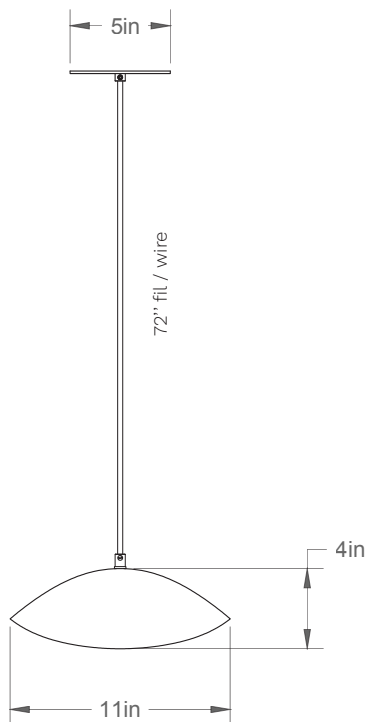

Coquelicot 11-LA00-S

Type: Suspension/Pendant

Matériaux/Materials: Aluminium powder coat

Specifications: E26 base LED, 120 volts, dimmable

Ampoule/Bulb: Tala Sphere I 3.8 Watt • 220 Lumens • 2000K to 2800K Dim to warm

Poids/Weight: 2 lb.

Garantie/Warranty: 5 ans/years

Certification:

Usage intérieur seulement/Indoor use only

Lien 3D/link: [Cliquez ici/Click here](#)

Pour tous les fichiers 3D, incluant CAD, Revit et IES, visitez le www.luminaireauthentik.com / For 3D drawings of all products, including CAD, Revit and IES files, please visit www.luminaireauthentik.com

Avant/Front

Dessus/Top

Abat-jour/Shade Ext.

Fil/Wire

Quincaillerie/Hardware

Canopy style + colour