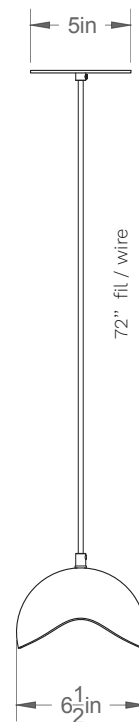

Coquelicot 11-LA00-S

Type: Suspension/Pendant

Matériaux/Materials: Aluminium powder coat

Specifications: E26 base LED, 120 volts, dimmable

Ampoule/Bulb: Tala Sphere I 3.8 Watt • 220 Lumens • 2000K to 2800K Dim to warm

Poids/Weight: 2 lb.

Garantie/Warranty: 5 ans/years

Certification:

Usage intérieur seulement/Indoor use only

Lien 3D/link: [Cliquez ici/Click here](#)

Pour tous les fichiers 3D, incluant CAD, Revit et IES, visitez le www.luminaireauthentik.com / For 3D drawings of all products, including CAD, Revit and IES files, please visit www.luminaireauthentik.com

Avant/Front

Dessus/Top

Abat-jour/Shade Ext.

Fil/Wire

Quincaillerie/Hardware

Canopy style + colour