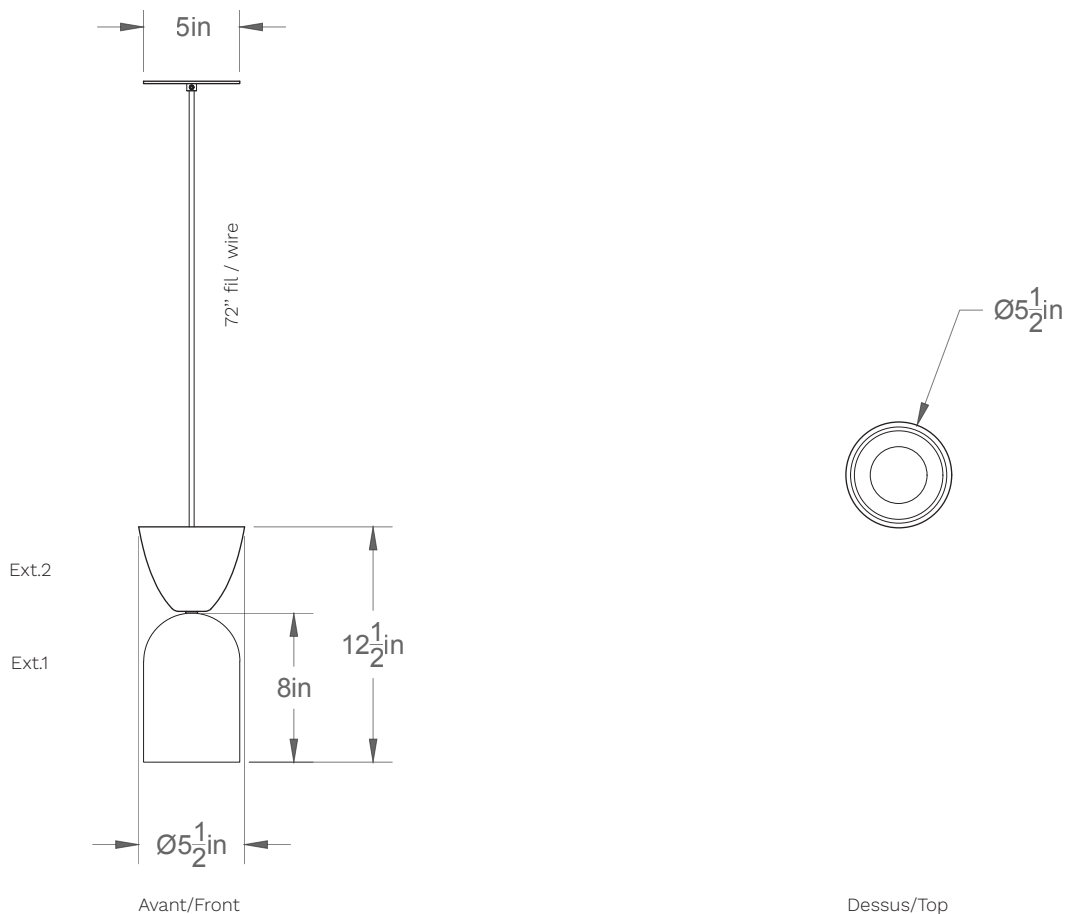

Copag 05-LA00-L

Type: Suspension/Pendant

Matériaux/Materials: Aluminium powder coat •
Verre/Glass

Specifications: E26 base LED, 120 volts, dimmable

Ampoule/Bulb: Tala Sphere II 6 Watt • 480 Lumens •
2000K to 2800K Dim to warm

Poids/Weight: 5 lb.

Garantie/Warranty: 5 ans/years

Certification:

Usage intérieur seulement/Indoor use only

Lien 3D/link: [Cliquez ici/Click here](#)

Pour tous les fichiers 3D, incluant CAD, Revit et IES,
visitez le www.luminaireauthentik.com / For 3D drawings of all products,
including CAD, Revit and IES files, please visit www.luminaireauthentik.com

Abat-jour/Shade Ext.

Couleur boule de verre/Glass ball colour

Finition boule de verre/Glass ball finish

Fil/Wire

Quincaillerie/Hardware

Canopy style + colour