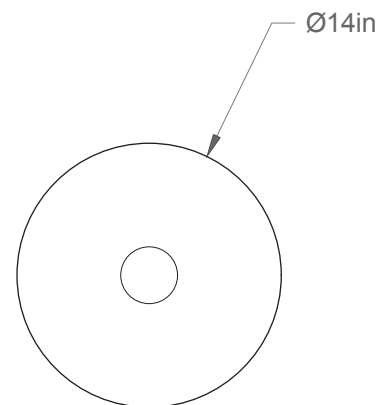

Billy 14-LA00-L

Type: Suspension/Pendant

Matériaux/Materials: Aluminium powder coat

Specifications: E26 base LED, 120 volts, dimmable

Ampoule/Bulb: Tala Sphere II 6 Watt • 480 Lumens • 2000K to 2800K Dim to warm

Poids/Weight: 5 lb.

Garantie/Warranty: 5 ans/years

Certification: 

Usage intérieur seulement/Indoor use only

Lien 3D/link: [Cliquez ici/Click here](#)

Pour tous les fichiers 3D, incluant CAD, Revit et IES, visitez le www.luminaireauthentik.com / For 3D drawings of all products, including CAD, Revit and IES files, please visit www.luminaireauthentik.com

Avant/Front

Dessus/Top

Abat-jour/Shade Ext-1.

Abat-jour/Shade Int.

Fil/Wire

Quincaillerie/Hardware

Canopy style + colour