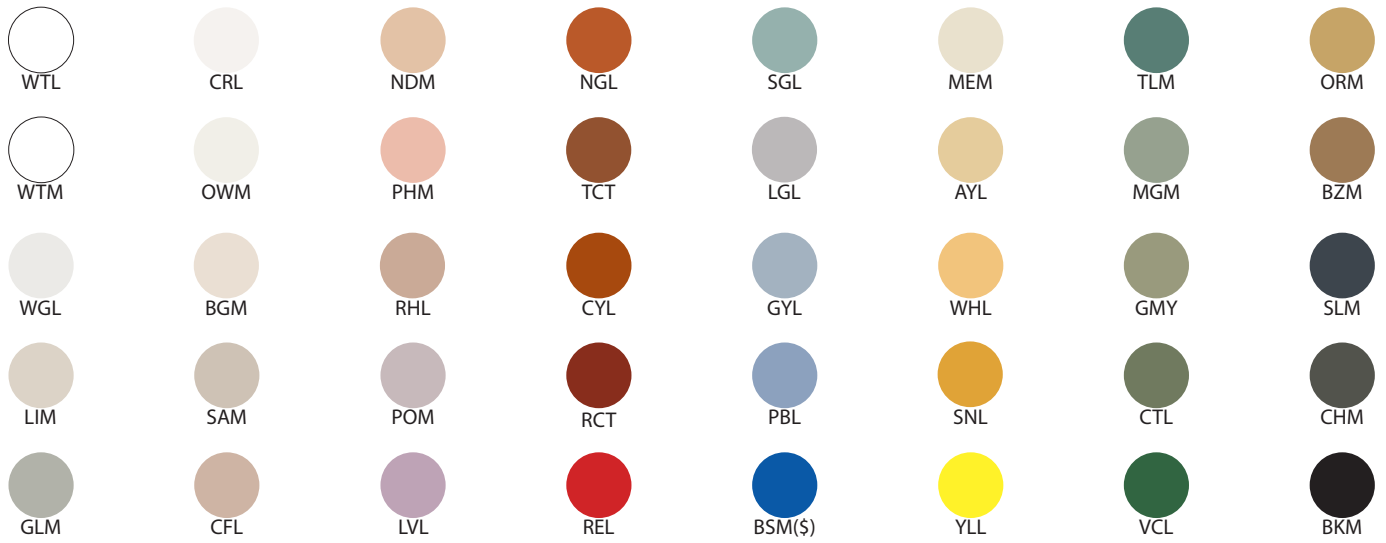

Billy 14-LA00-L

Type: Suspension/Pendant

Matériaux/Materials: Aluminium powder coat

Specifications: E26 base LED, 120 volts, dimmable

Ampoule/Bulb: Tala Sphere II 6 Watt • 480 Lumens • 2000K to 2800K Dim to warm

Avant/Front

Dessus/Top

Abat-jour/Shade Ext-1.

Abat-jour/Shade Int.

Fil/Wire

Quincaillerie/Hardware

Canopy style + colour