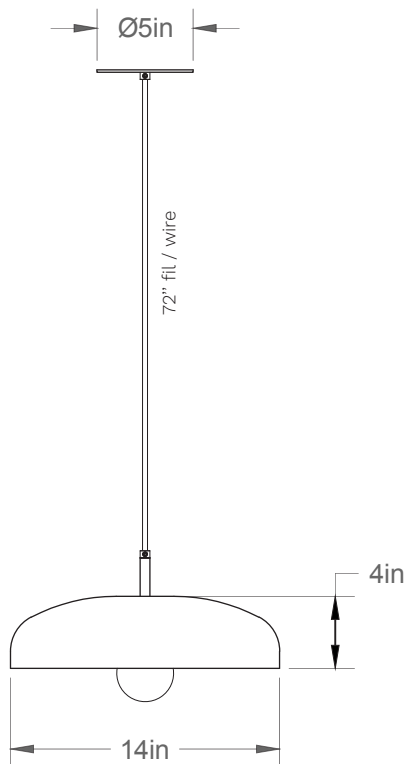

Billy 14-LA00-L

Type: Suspension/Pendant

Matériaux/Materials: Aluminium powder coat

Specifications: E26 base LED, 120 volts, dimmable

Ampoule/Bulb: Tala Sphere II 6 Watt • 480 Lumens • 2000K to 2800K Dim to warm

Poids/Weight: 5 lb.

Garantie/Warranty: 5 ans/years

Certification: 

Usage intérieur seulement/Indoor use only

Lien 3D/link: [Cliquez ici/Click here](#)

Pour tous les fichiers 3D, incluant CAD, Revit et IES, visitez le www.luminaireauthentik.com / For 3D drawings of all products, including CAD, Revit and IES files, please visit www.luminaireauthentik.com

Avant/Front

Dessus/Top

Abat-jour/Shade Ext-1.

Abat-jour/Shade Int.

Fil/Wire

Quincaillerie/Hardware

Canopy style + colour