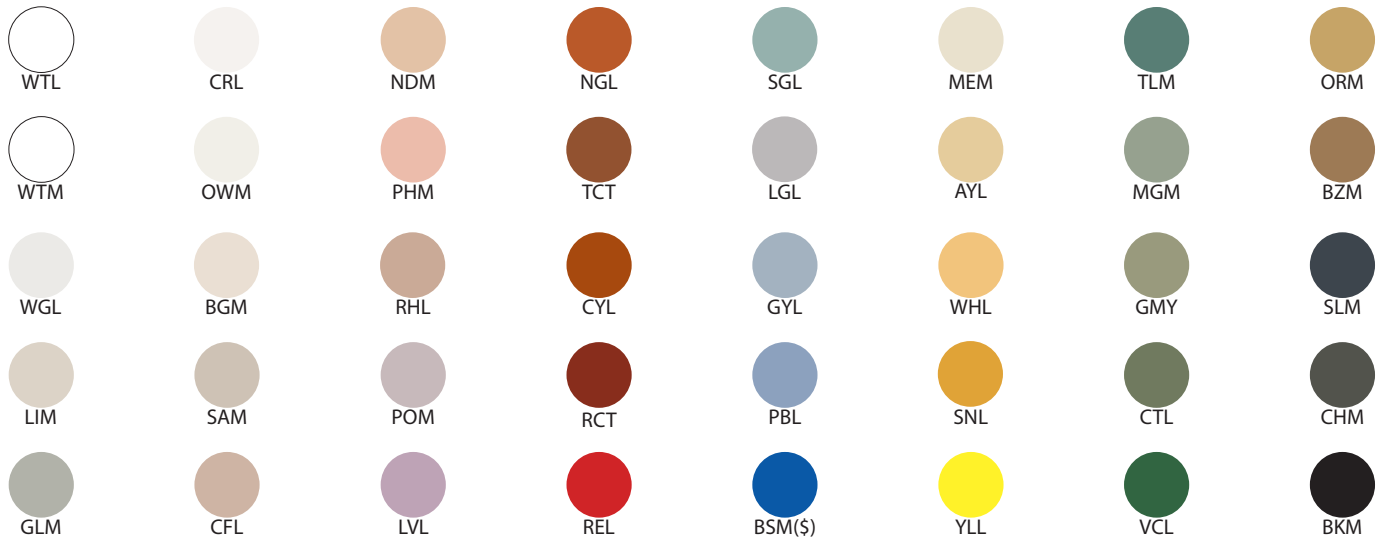

Billy 14-LA00-L

Type: Suspension/Pendant

Matériaux/Materials: Aluminium powder coat

Specifications: E26 base LED, 120 volts, dimmable

Ampoule/Bulb: Tala Sphere II 6 Watt • 480 Lumens • 2000K to 2800K Dim to warm

Avant/Front

Dessus/Top

Abat-jour/Shade Ext-1.

Abat-jour/Shade Int.

Fil/Wire

Quincaillerie/Hardware

Canopy style + colour