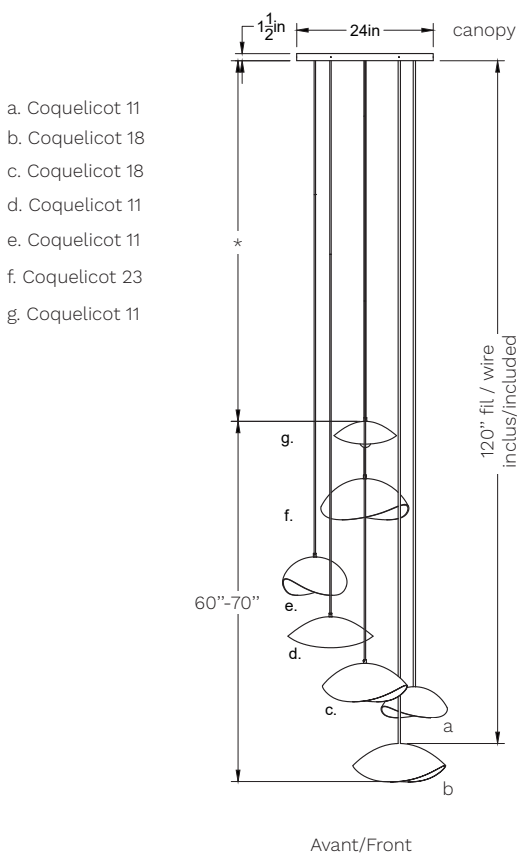

7-Coquelicot-LA00-S

Type : Suspension/Pendant

Matériaux/Materials : Aluminium powder coat

Specifications : E26 base LED, 120 volts, dimmable

Ampoule/Bulb : Tala Sphere I 3.8 Watt • 220 Lumens • 2000K to 2800K Dim to warm

Poids/Weight : 25 lb.

Garantie/Warranty : 5 ans/years

Certification :  US

Usage intérieur seulement/Indoor use only

Lien 3D/link : [Cliquez ici/Click here](#)

Inclus/Included :

(4) coquelicot 11

(2) coquelicot 18

(1) coquelicot 23

7 crochets/hooks

1 canopy 24"Øx1.5", 7 sorties/exits

*La longueur varie selon la hauteur du plafond / Length varies according to ceiling height

Pour tous les fichiers 3D, incluant CAD, Revit et IES, visitez le www.luminaireauthentik.com / For 3D drawings of all products, including CAD, Revit and IES files, please visit www.luminaireauthentik.com