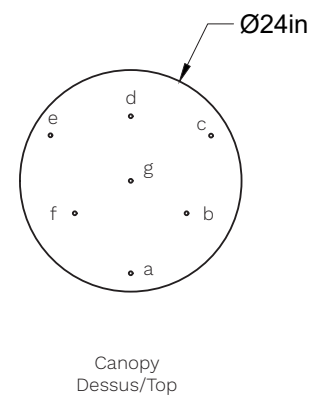

7-Coquelicot-LA00-S

Type : Suspension/Pendant

Matériaux/Materials : Aluminium powder coat

Specifications : E26 base LED, 120 volts, dimmable

Ampoule/Bulb : Tala Sphere I 3.8 Watt • 220 Lumens • 2000K to 2800K Dim to warm

(1) coquelicot 23

7 crochets/hooks

1 canopy 24"Øx1.5", 7 sorties/exits

*La longueur varie selon la hauteur du plafond / Length varies according to ceiling height

Pour tous les fichiers 3D, incluant CAD, Revit et IES, visitez le www.luminaireauthentik.com / For 3D drawings of all products, including CAD, Revit and IES files, please visit www.luminaireauthentik.com