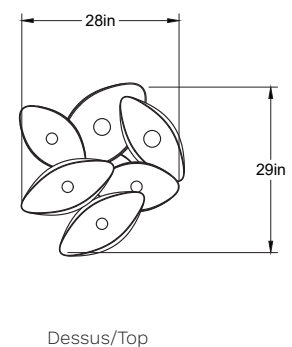

7-Coquelicot-LA00-S

Type : Suspension/Pendant

Matériaux/Materials : Aluminium powder coat

Specifications : E26 base LED, 120 volts, dimmable

Ampoule/Bulb : Tala Sphere I 3.8 Watt • 220 Lumens • 2000K to 2800K Dim to warm

Poids/Weight : 25 lb.

Garantie/Warranty : 5 ans/years

Certification :  US

Usage intérieur seulement/Indoor use only

Lien 3D/link : [Cliquez ici/Click here](#)

Inclus/Included :

(4) coquelicot 11

(2) coquelicot 18

(1) coquelicot 23

7 crochets/hooks

1 canopy 24"Øx1.5", 7 sorties/exits

*La longueur varie selon la hauteur du plafond / Length varies according to ceiling height

Pour tous les fichiers 3D, incluant CAD, Revit et IES, visitez le www.luminaireauthentik.com / For 3D drawings of all products, including CAD, Revit and IES files, please visit www.luminaireauthentik.com