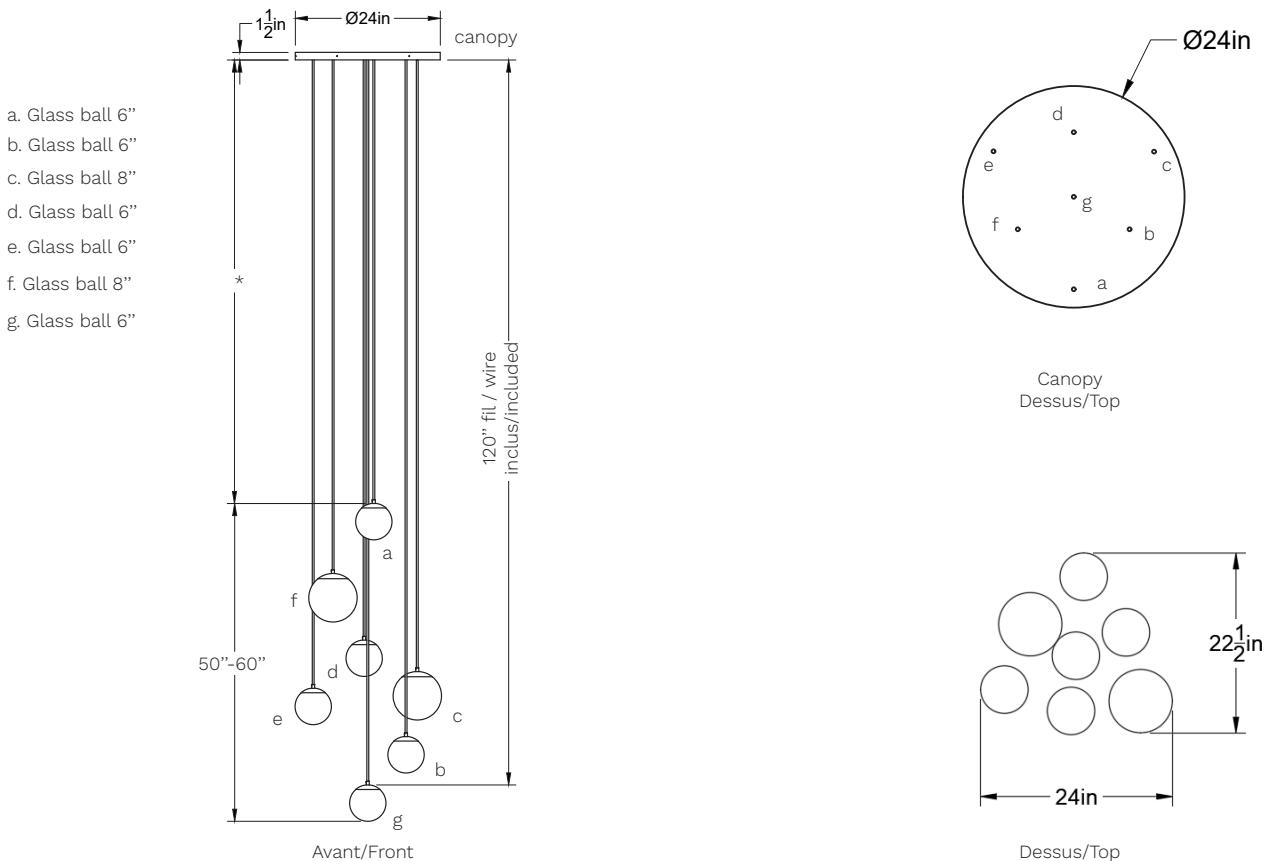

7-Glass ball-LA00-S

Type : Suspension/Pendant

Matériaux/Materials : Aluminium powder coat •
Verre/Glass

Specifications : E26 base LED, 120 volts, dimmable

Ampoule/Bulb : Tala Sphere I 3.8 Watt • 220 Lumens •
2000K to 2800K Dim to warm

Poids/Weight: 25 lb.

Garantie/Warranty: 5 ans/years

Certification :  US

Usage intérieur seulement/Indoor use only

Lien 3D/link : [Cliquez ici/Click here](#)

Inclus/Included :

(2) Glass ball 08"

(5) Glass ball 06"

7 crochets/hooks

1 canopy 24"Øx1.5", 7 sorties/exits

*Taille minimale suggérée / Minimum suggested size

Pour tous les fichiers 3D, incluant CAD, Revit et IES,
visitez le www.luminaireauthentik.com / For 3D drawings of all products,
including CAD, Revit and IES files, please visit www.luminaireauthentik.com