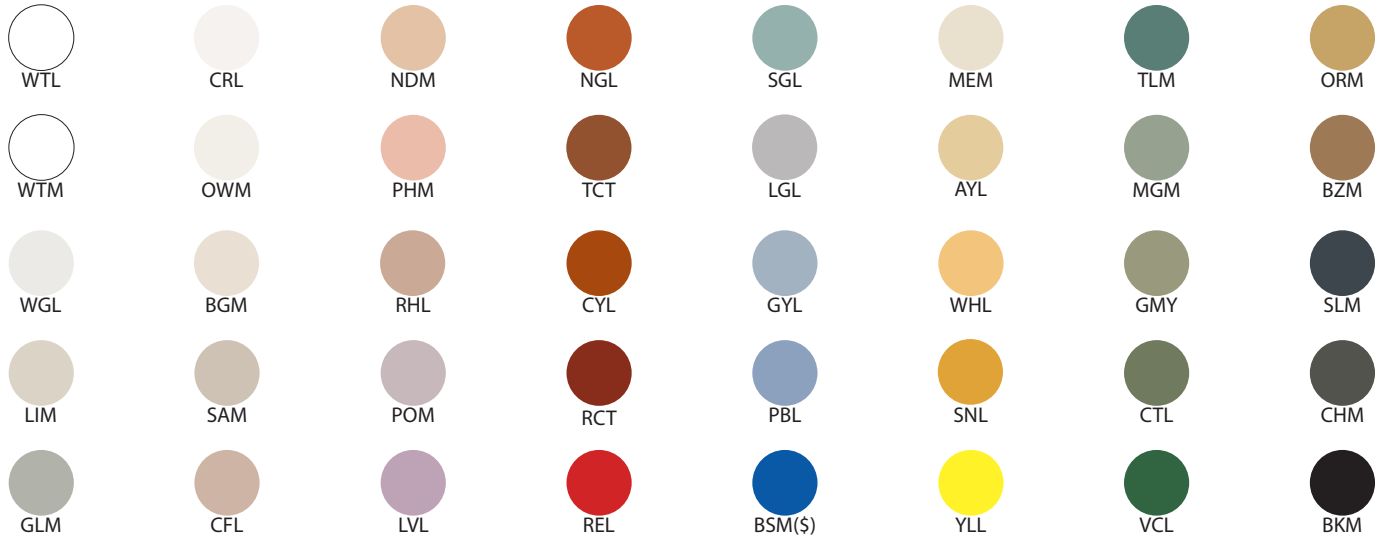

7 crochets/hooks

1 canopy 24"Øx1.5", 7 sorties/exits

*Taille minimale suggérée / Minimum suggested size

Pour tous les fichiers 3D, incluant CAD, Revit et IES,
visitez le www.luminaireauthentik.com / For 3D drawings of all products,
including CAD, Revit and IES files, please visit www.luminaireauthentik.com

Abat-jour/Shade Ext.

Couleur boule de verre/Glass ball colour

Finition boule de verre/Glass ball finish

Fil/Wire

TBK

TWT

TCH

TWG

TCR

TND

TCP

TCT

TOR

TCF

TTF

TSE