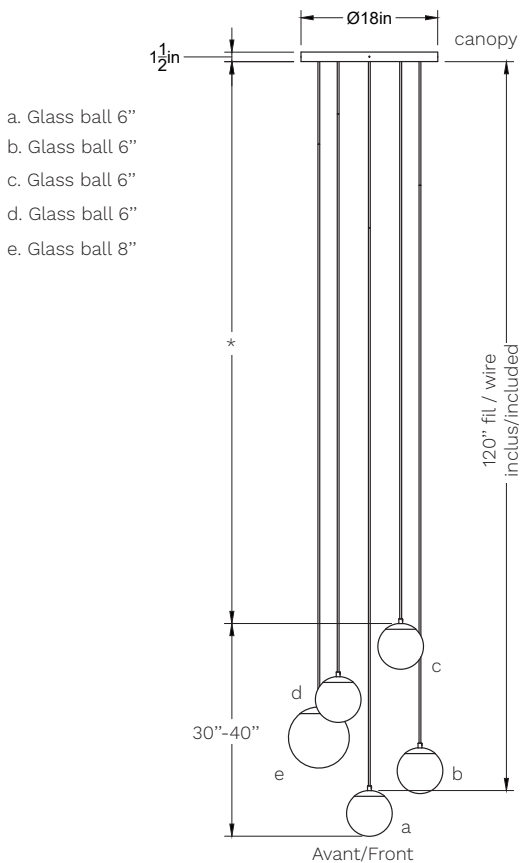

## 5-Glass ball-LA00-S

Type: Suspension/Pendant

Matériaux/Materials: Aluminium powder coat •  
Verre/Glass

Specifications: E26 base LED, 120 volts, dimmable

Ampoule/Bulb: Tala Sphere I 3.8 Watt • 220 Lumens •  
2000K to 2800K Dim to warm

Poids/Weight: 25 lb.

Garantie/Warranty: 5 ans/years

Certification:  US

Usage intérieur seulement/Indoor use only

Lien 3D/link : [Cliquez ici/Click here](#)

Inclus/Included:

(1) Glass ball 08"

(4) Glass ball 06"

5 crochets/hooks

1 canopy 18"Øx1.5", 5 sorties/exits

\*Taille minimale suggérée / Minimum suggested size

Pour tous les fichiers 3D, incluant CAD, Revit et IES,  
visitez le [www.luminaireauthentik.com](http://www.luminaireauthentik.com) / For 3D drawings of all products,  
including CAD, Revit and IES files, please visit [www.luminaireauthentik.com](http://www.luminaireauthentik.com)