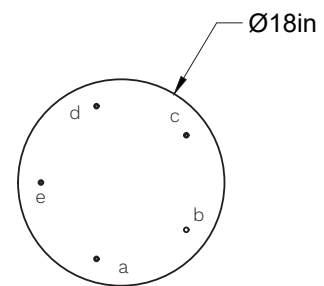

## 5-Glass ball-LA00-S

Type: Suspension/Pendant

Matériaux/Materials: Aluminium powder coat •  
Verre/Glass

Specifications: E26 base LED, 120 volts, dimmable

Ampoule/Bulb: Tala Sphere I 3.8 Watt • 220 Lumens •  
2000K to 2800K Dim to warm

5 crochets/hooks

1 canopy 18"Øx1.5", 5 sorties/exits

\*Taille minimale suggérée / Minimum suggested size

Pour tous les fichiers 3D, incluant CAD, Revit et IES,  
visitez le [www.luminaireauthentik.com](http://www.luminaireauthentik.com) / For 3D drawings of all products,  
including CAD, Revit and IES files, please visit [www.luminaireauthentik.com](http://www.luminaireauthentik.com)