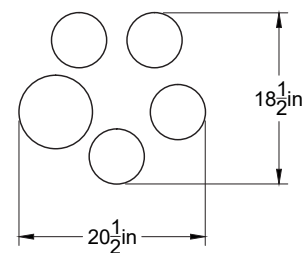

Dessus/Top