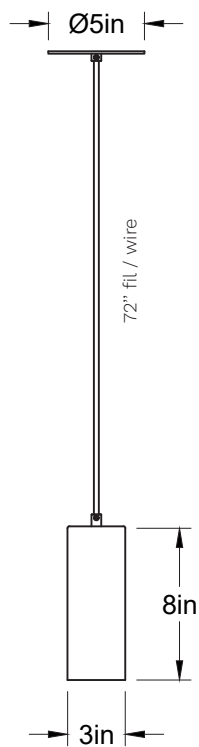

Tub 0803-LA00-S

Type: Suspension/Pendant

Matériaux/Materials: Aluminium powder coat

Specifications: E26 base LED, 120 volts, dimmable

Ampoule/Bulb: Tala Sphere I 3.8 Watt • 220 Lumens
• 2000K to 2800K Dim to warm

Poids/Weight: 3 lb.

Garantie/Warranty: 5 ans/years

Certification: 

Usage intérieur seulement/Indoor use only

Lien 3D/link : [Cliquez ici/Click here](#)

Pour tous les fichiers 3D, incluant CAD, Revit et IES, visitez le www.luminaireauthentik.com / For 3D drawings of all products, including CAD, Revit and IES files, please visit www.luminaireauthentik.com

Avant/Front

Dessus/Top

Abat-jour/Shade Ext.

WTL

CRL

NDM

NGL

SGL