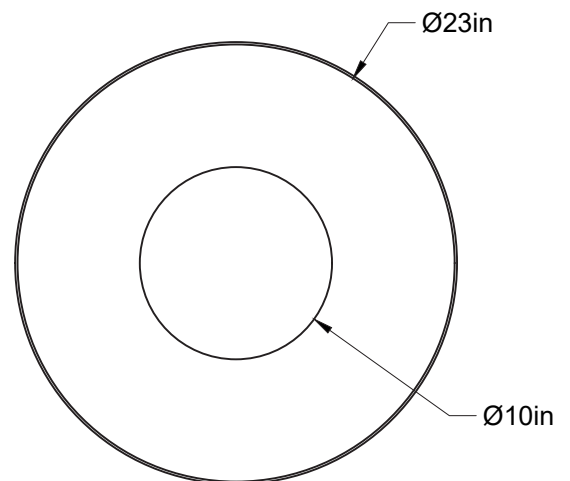

Tokyo 2310-LA04

Type: Plafonnier/Ceiling lamp

Matériaux/Materials: Aluminium powder coat •
Verre/Glass

Specifications: E26 base LED, 120 volts, dimmable

Ampoule/Bulb: Tala Sphere II 6 Watt • 480 Lumens •
2000K to 2800K Dim to warm

Poids/Weight: 10 lb.

Garantie/Warranty: 5 ans/years

Certification: 

Usage intérieur seulement/Indoor use only

Page produit/Product page: [Cliquez ici/Click here](#)

Pour tous les fichiers 3D, incluant CAD, Revit et IES,
visitez le www.luminaireauthentik.com / For 3D drawings of all products,
including CAD, Revit and IES files, please visit www.luminaireauthentik.com

Avant/Front

Dessus/Top

Abat-jour/Shade Ext.

Abat-jour/Shade Int.

Couleur boule de verre/Glass ball colour

Finition boule de verre/Glass ball finish

Tige/Rod

Canopy style + colour