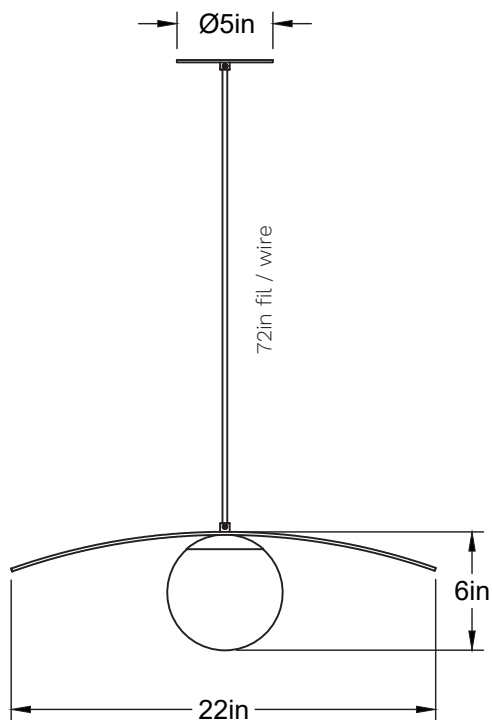

Sopal 2406-LA00

Type: Suspension/Pendant

Matériaux/Materials: Aluminium powder coat •
Verre/Glass

Specifications: E26 base LED, 120 volts, dimmable

Ampoule/Bulb: Tala Sphere I 3.8 Watt • 220 Lumens •
2000K to 2800K Dim to warm

Poids/Weight: 3.2 lb.

Garantie/Warranty: 2 ans/years

Certification: 

Usage intérieur seulement/Indoor use only

Lien 3D/link: [Cliquez ici/Click here](#)

Pour tous les fichiers 3D, incluant CAD, Revit et IES,
visitez le www.luminaireauthentik.com / For 3D drawings of all products,
including CAD, Revit and IES files, please visit www.luminaireauthentik.com

Avant/Front

Dessus/Top

Abat-jour/Shade Ext.

Couleur boule de verre/Glass ball colour

Finition boule de verre/Glass ball finish

Fil/Wire

TBK

TWT