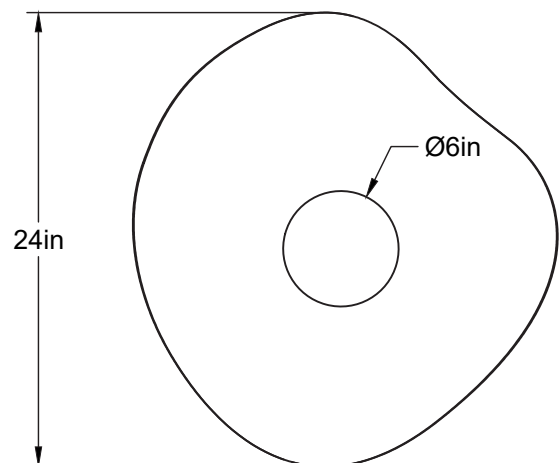

Sopal 2406-LA00

Type: Suspension/Pendant

Matériaux/Materials: Aluminium powder coat •
Verre/Glass

Specifications: E26 base LED, 120 volts, dimmable

Ampoule/Bulb: Tala Sphere I 3.8 Watt • 220 Lumens •
2000K to 2800K Dim to warm

Poids/Weight: 3.2 lb.

Garantie/Warranty: 2 ans/years

Certification: 

Usage intérieur seulement/Indoor use only

Lien 3D/link: [Cliquez ici/Click here](#)

Pour tous les fichiers 3D, incluant CAD, Revit et IES,
visitez le www.luminaireauthentik.com / For 3D drawings of all products,
including CAD, Revit and IES files, please visit www.luminaireauthentik.com

Avant/Front

Dessus/Top

Abat-jour/Shade Ext.

Couleur boule de verre/Glass ball colour

Finition boule de verre/Glass ball finish

Fil/Wire

TBK

TWT