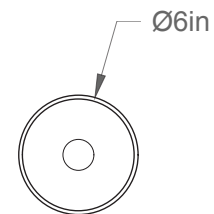

Pour tous les fichiers 3D, incluant CAD, Revit et IES, visitez le www.luminaireauthentik.com / For 3D drawings of all products, including CAD, Revit and IES files, please visit www.luminaireauthentik.com