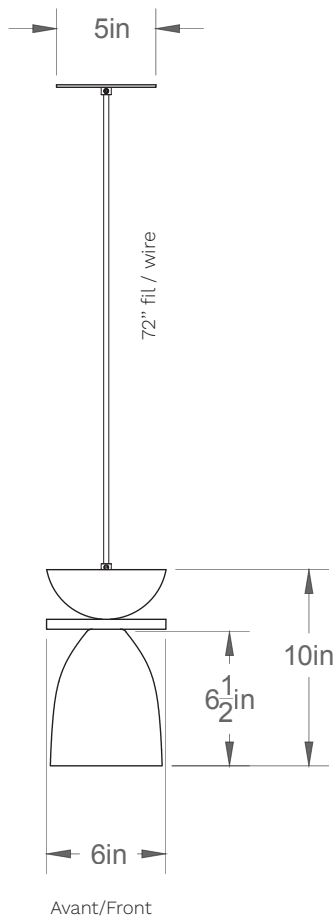

Pour tous les fichiers 3D, incluant CAD, Revit et IES, visitez le www.luminaireauthentik.com / For 3D drawings of all products, including CAD, Revit and IES files, please visit www.luminaireauthentik.com