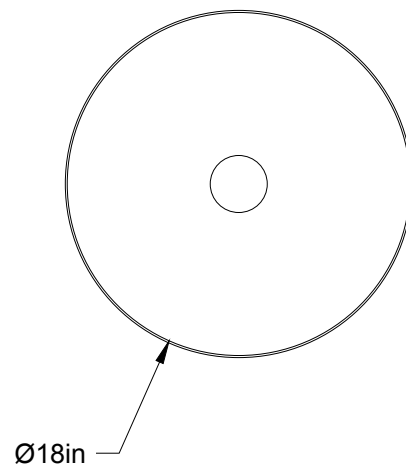

S-Nomad 18-LA00

Type : Suspension/Pendant

Matériaux/Materials : Aluminium powder coat • Glass Light Bulb

Specifications : E26 base LED, 120 volts, dimmable

Ampoule/Bulb : Tala Sphere II 6 Watt • 480 Lumens • 2000K to 2800K Dim to warm

Avant/Front

Dessus/Top