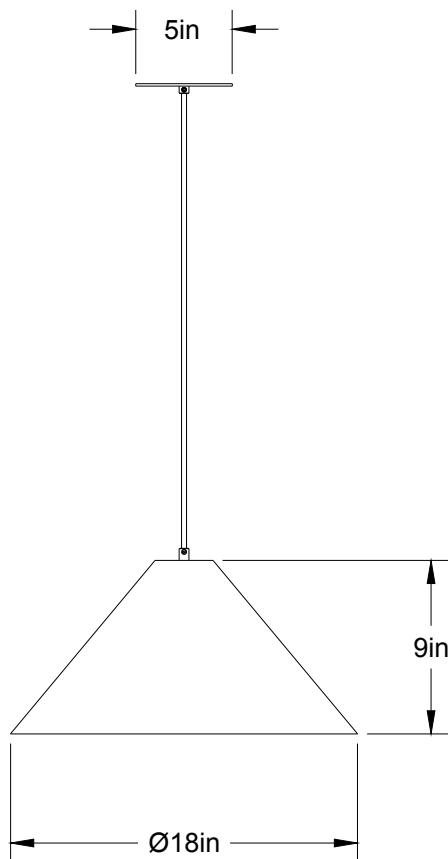

S-Nomad 18-LA00

Type : Suspension/Pendant

Matériaux/Materials : Aluminium powder coat • Glass Light Bulb

Specifications : E26 base LED, 120 volts, dimmable

Ampoule/Bulb : Tala Sphere II 6 Watt • 480 Lumens • 2000K to 2800K Dim to warm

Avant/Front

Dessus/Top