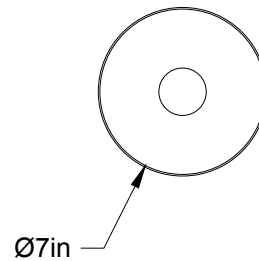

## S-Nomad 07-LA00

Type : Suspension/Pendant

Matériaux/Materials : Aluminium powder coat • Glass  
Light Bulb

Specifications : E26 base LED, 120 volts, dimmable

Ampoule/Bulb : Tala Sphere I 3.8 Watt • 220 Lumens •  
2000K to 2800K Dim to warm

Avant/Front

Dessus/Top