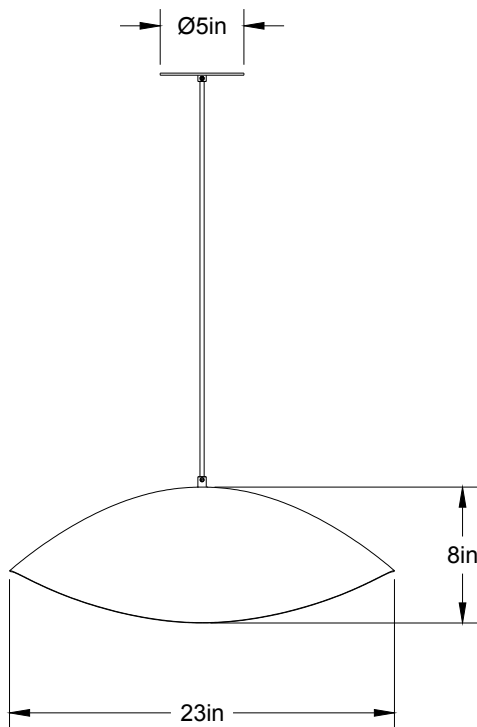

S-Coquelicot 23-LA00

Type : Suspension/Pendant

Matériaux/Materials : Aluminium powder coat • Glass
Light Bulb

Specifications : E26 base LED, 120 volts, dimmable

Ampoule/Bulb : Tala Sphere II 6 Watt • 480 Lumens •
2000K to 2800K Dim to warm

Poids/Weight: 8 lb.

Garantie/Warranty : 2 ans/years

Certification :

Usage intérieur seulement/Indoor use only

Lien 3D/link : [Cliquez ici/Click here](#)

Colors/Couleurs :

Pour tous les fichiers 3D, incluant CAD, Revit et IES,
visitez le www.luminaireauthentik.com / For 3D drawings of all products,
including CAD, Revit and IES files, please visit www.luminaireauthentik.com

Avant/Front