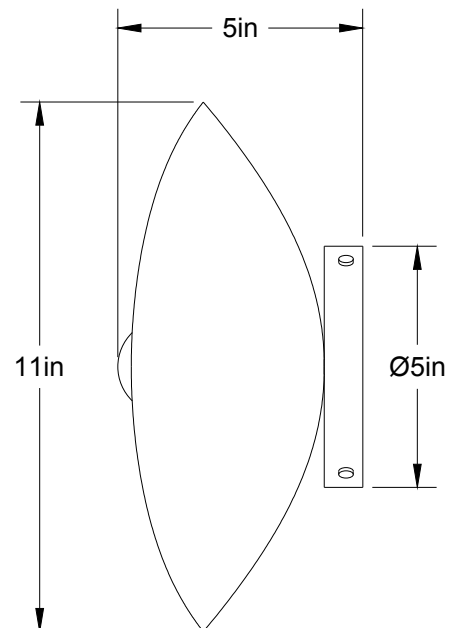

S-Coquelicot 11-LA40

Type : Applique/Flushmount

Matériaux/Materials : Aluminium powder coat • Glass Light Bulb

Specifications : E26 base LED, 120 volts, dimmable

Ampoule/Bulb : Tala Sphere I 3.8 Watt • 220 Lumens • 2000K to 2800K Dim to warm

Dessus/Top

Côté/Side