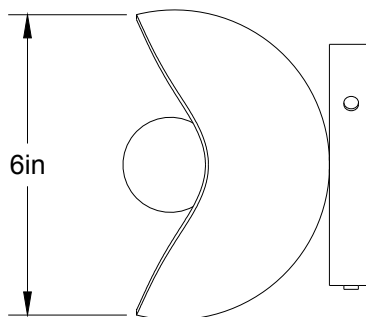

S-Coquelicot 11-LA40

Type : Applique/Flushmount

Matériaux/Materials : Aluminium powder coat • Glass Light Bulb

Specifications : E26 base LED, 120 volts, dimmable

Ampoule/Bulb : Tala Sphere I 3.8 Watt • 220 Lumens • 2000K to 2800K Dim to warm

Poids/Weight: 3 lb.

Garantie/Warranty : 2 ans/years

Certification :

Usage intérieur seulement/Indoor use only

Lien 3D/link : [Cliquez ici/Click here](#)

Colors/Couleurs :

Pour tous les fichiers 3D, incluant CAD, Revit et IES, visitez le www.luminaireauthentik.com / For 3D drawings of all products, including CAD, Revit and IES files, please visit www.luminaireauthentik.com

Dessus/Top