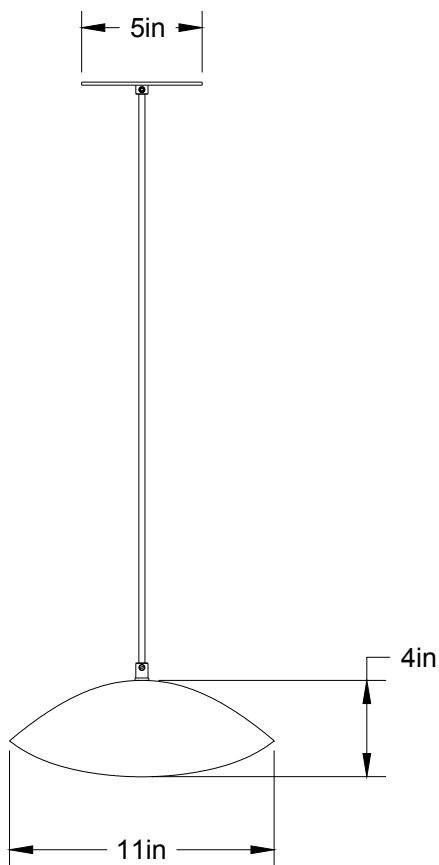

S-Coquelicot 11-LA00

Type : Suspension/Pendant

Matériaux/Materials : Aluminium powder coat • Glass
Light Bulb

Specifications : E26 base LED, 120 volts, dimmable

Ampoule/Bulb : Tala Sphere I 3.8 Watt • 220 Lumens •
2000K to 2800K Dim to warm

Poids/Weight: 3 lb.

Garantie/Warranty : 2 ans/years

Certification :

Usage intérieur seulement/Indoor use only

Lien 3D/link : [Cliquez ici/Click here](#)

Colors/Couleurs :

Pour tous les fichiers 3D, incluant CAD, Revit et IES,
visitez le www.luminaireauthentik.com / For 3D drawings of all products,
including CAD, Revit and IES files, please visit www.luminaireauthentik.com

Avant/Front