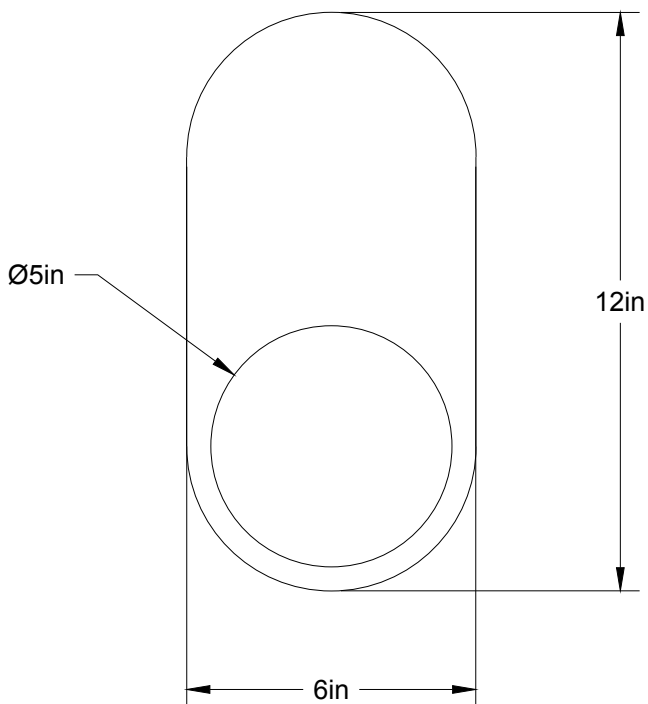

S-Arch-S-1-LA40

Type : Applique/Flushmount

Matériaux/Materials : Aluminium powder coat • Verre/
Glass Ball

Specifications : E26 base LED, 120 volts, dimmable

Ampoule/Bulb : Tala Sphere I 3.8 Watt • 220 Lumens •
2000K to 2800K Dim to warm

Avant/Front

Dessus/Top