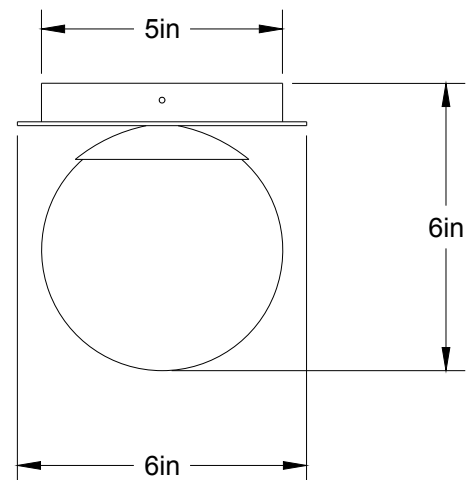

Dessus/Top