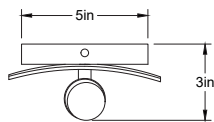

Mafalda 12-LA40

Type: Applique/Flushmount

Matériaux/Materials: Aluminium powder coat

Specifications: E26 base LED, 120 volts, dimmable

Ampoule/Bulb: Tala T11 6 Watt • 420 Lumens • 3000K

Poids/Weight: 4 lb.

Garantie/Warranty: 2 ans/years

Certification:

Usage intérieur seulement/Indoor use only

Lien 3D/link: [Cliquez ici/Click here](#)

Pour tous les fichiers 3D, incluant CAD, Revit et IES, visitez le www.luminaireauthentik.com / For 3D drawings of all products, including CAD, Revit and IES files, please visit www.luminaireauthentik.com

Dessus/Top