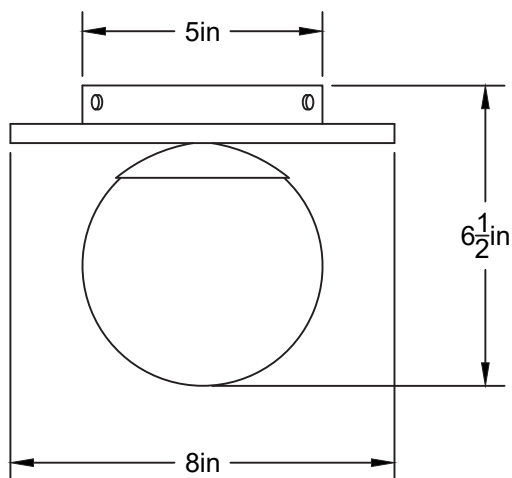

Krema Onyx 0805-LA20/40

Type: Applique/Flushmount

Matériaux/Materials: Aluminium powder coat •
Verre/Glass • Onyx

Veillez noter que chaque pièce de pierre naturelle est unique et il peut y avoir une variance dans la couleur/Please note that each piece of natural stone is unique and there may be a variance in the colour.

Specifications: E26 base LED, 120 volts, dimmable

Ampoule/Bulb: Tala Sphere I 3.8 Watt • 220 Lumens •
2000K to 2800K Dim to warm

Poids/Weight: 4 lb.

Garantie/Warranty: 2 ans/years

Certification:

Usage intérieur seulement/Indoor use only

Lien 3D/link: [Cliquez ici/Click here](#)

Pour tous les fichiers 3D, incluant CAD, Revit et IES, visitez le www.luminaireauthentik.com / For 3D drawings of all products, including CAD, Revit and IES files, please visit www.luminaireauthentik.com

Avant/Front