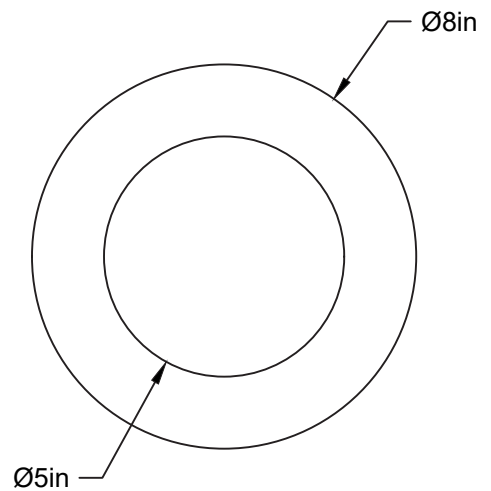

Specifications: E26 base LED, 120 volts, dimmable

Ampoule/Bulb: Tala Sphere I 3.8 Watt • 220 Lumens •  
2000K to 2800K Dim to warm

Poids/Weight: 4 lb.

Garantie/Warranty: 2 ans/years

Certification: 

Usage intérieur seulement/Indoor use only

Avant/Front

Dessus/Top