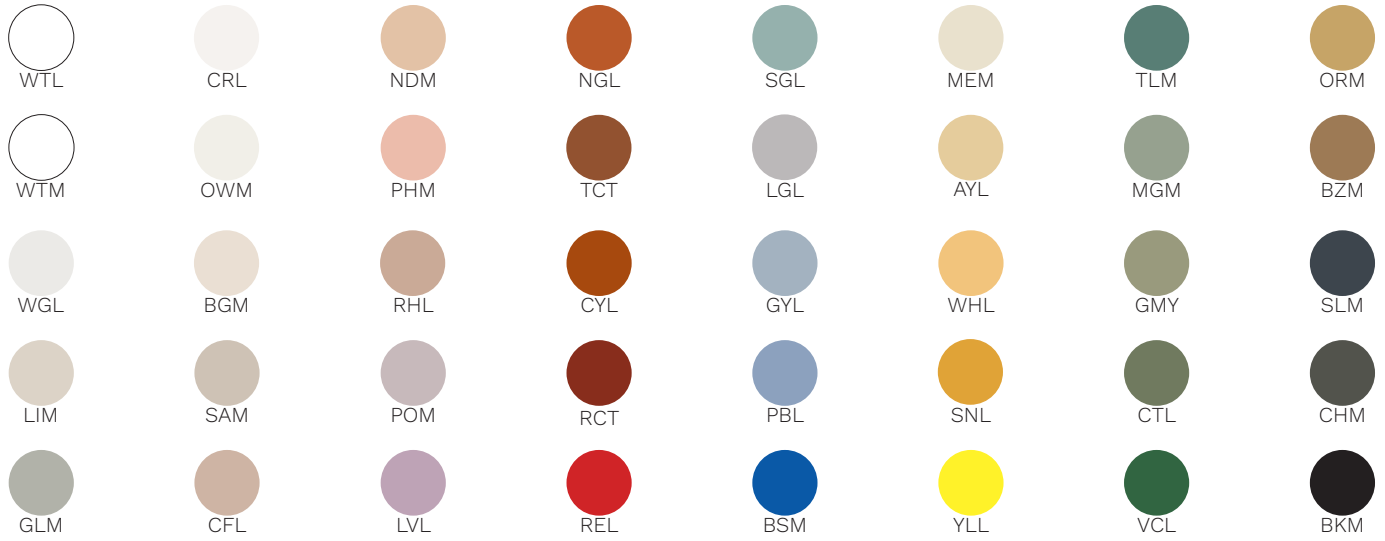

Specifications: E26 base LED, 120 volts, dimmable

Ampoule/Bulb: Tala Sphere I 3.8 Watt • 220 Lumens •
2000K to 2800K Dim to warm

Poids/Weight: 4 lb.

Garantie/Warranty: 2 ans/years

Certification: 

Usage intérieur seulement/Indoor use only

Avant/Front

Dessus/Top

Abat-jour/Shade Ext.

Couleur boule de verre/Glass ball colour

Finition boule de verre/Glass ball finish

Onyx

Canopy style + colour

BRR (\$)

WTM

Môme A-J/
Same as shade

04