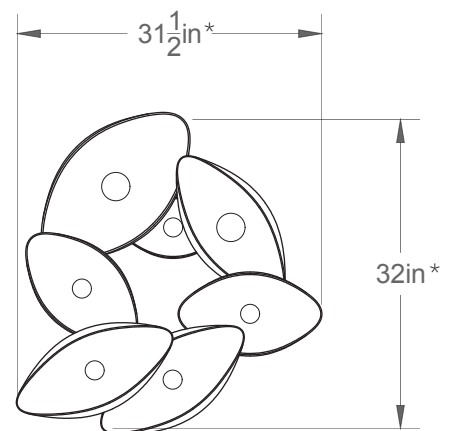

(1) coquelicot 23

7 crochets/hooks

1 canopy 8"Øx1", 7 sorties/exits

*Taille minimale suggérée/

Minimum suggested size.

Pour tous les fichiers 3D, incluant CAD, Revit et IES, visitez le www.luminaireauthentik.com / For 3D drawings of all products, including CAD, Revit and IES files, please visit www.luminaireauthentik.com

Avant/Front

Côté/Side

Abat-jour/Shade Ext.

WTL

CRL

NDM

NGL

SGL