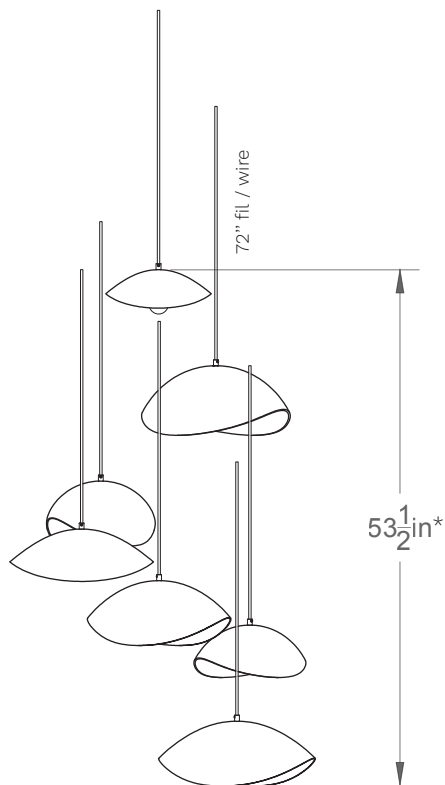

Coquelicot-LA00-S-07

Type : Suspension/Pendant Multiple

Matériaux/Materials : Aluminium powder coat

Specifications : E26 base LED, 120 volts, dimmable

Ampoule/Bulb : Tala Sphere I 3.8 Watt • 220 Lumens • 2000K to 2800K Dim to warm

(1) coquelicot 23

7 crochets/hooks

1 canopy 8"Øx1", 7 sorties/exits

*Taille minimale suggérée/

Minimum suggested size.

Pour tous les fichiers 3D, incluant CAD, Revit et IES, visitez le www.luminaireauthentik.com / For 3D drawings of all products, including CAD, Revit and IES files, please visit www.luminaireauthentik.com

Avant/Front

Côté/Side

Abat-jour/Shade Ext.

WTL

CRL

NDM

NGL

SGL