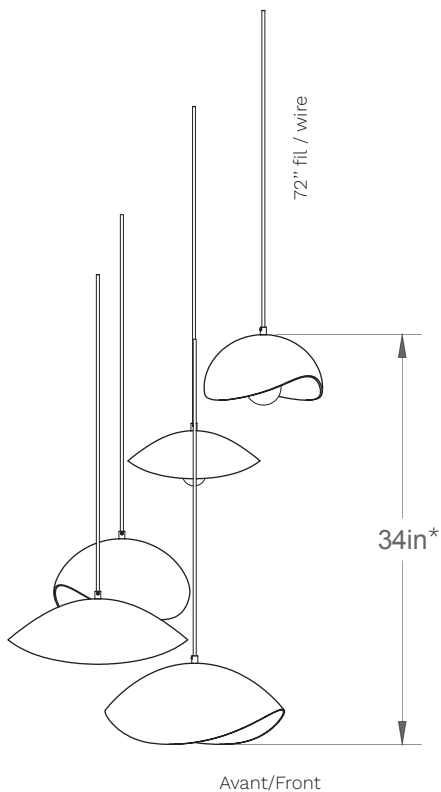

Coquelicot-LA00-S-05

Type : Suspension/Pendant Multiple

Matériaux/Materials : Aluminium powder coat

Specifications : E26 base LED, 120 volts, dimmable

Ampoule/Bulb : Tala Sphere I 3.8 Watt • 220 Lumens • 2000K to 2800K Dim to warm

Poids/Weight : 25 lb.

Garantie/Warranty : 2 ans/years

Certification : 

Usage intérieur seulement/Indoor use only

Lien 3D/link : [Cliquez ici/Click here](#)

Inclus/Included :

(3) coquelciot 11

(2) coquelcot 18

5 crochets/hooks

1 canopy 8"Øx1", 5 sorties/exits

*Taille minimale suggérée/

Minimum suggested size.

Pour tous les fichiers 3D, incluant CAD, Revit et IES, visitez le www.luminaireauthentik.com / For 3D drawings of all products, including CAD, Revit and IES files, please visit www.luminaireauthentik.com