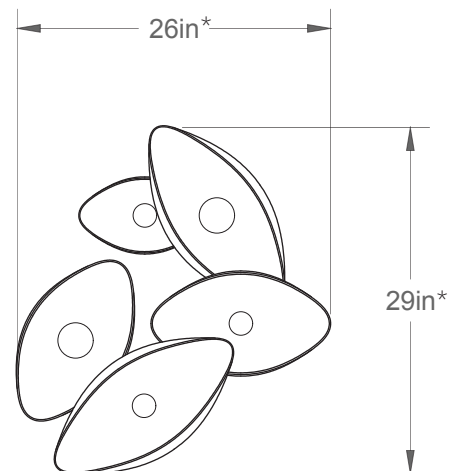

5 crochets/hooks

1 canopy 8"Øx1", 5 sorties/exits

*Taille minimale suggérée/

Minimum suggested size.

Pour tous les fichiers 3D, incluant CAD, Revit et IES, visitez le www.luminaireauthentik.com / For 3D drawings of all products, including CAD, Revit and IES files, please visit www.luminaireauthentik.com

Avant/Front

Côté/Side

Abat-jour/Shade Ext.

WTL

CRL

NDM

NGL

SGL