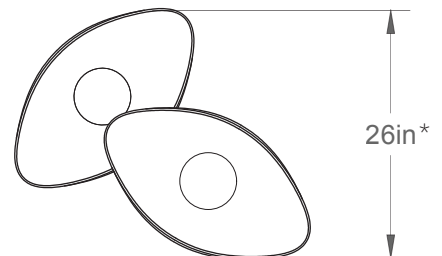

1 canopy 5"Øx1", 5 sorties/exits

*Taille minimale suggérée/

Minimum suggested size.

Pour tous les fichiers 3D, incluant CAD, Revit et IES, visitez le www.luminaireauthentik.com / For 3D drawings of all products, including CAD, Revit and IES files, please visit www.luminaireauthentik.com

Avant/Front

Côté/Side

Abat-jour/Shade Ext.

WTL

CRL

NDM

NGL

SGL