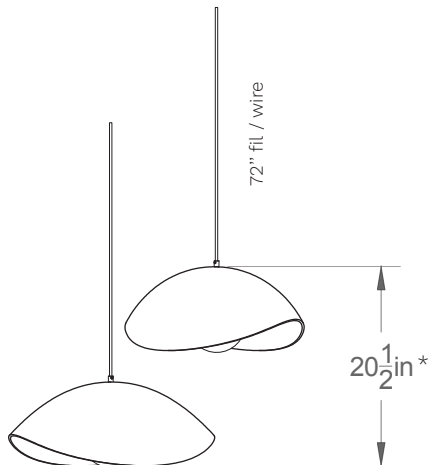

Coquelicot-LA00-S-02

Type : Suspension/Pendant Multiple

Matériaux/Materials : Aluminium powder coat

Specifications : E26 base LED, 120 volts, dimmable

Ampoule/Bulb : Tala Sphere I 3.8 Watt • 220 Lumens • 2000K to 2800K Dim to warm

Poids/Weight : 25 lb.

Garantie/Warranty : 2 ans/years

Certification : 

Usage intérieur seulement/Indoor use only

Lien 3D/link : [Cliquez ici/Click here](#)

Inclus/Included :

(2) coquelcot 28

2 crochets/hooks

1 canopy 5"Øx1", 5 sorties/exits

*Taille minimale suggérée/

Minimum suggested size.

Pour tous les fichiers 3D, incluant CAD, Revit et IES, visitez le www.luminaireauthentik.com / For 3D drawings of all products, including CAD, Revit and IES files, please visit www.luminaireauthentik.com